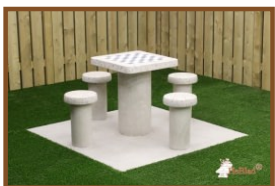

Specifications Set of chessmen

Product code	GT.CH.Pieces
Material	Hout
King height	7,7 cm

Related products

GT.CH.G4