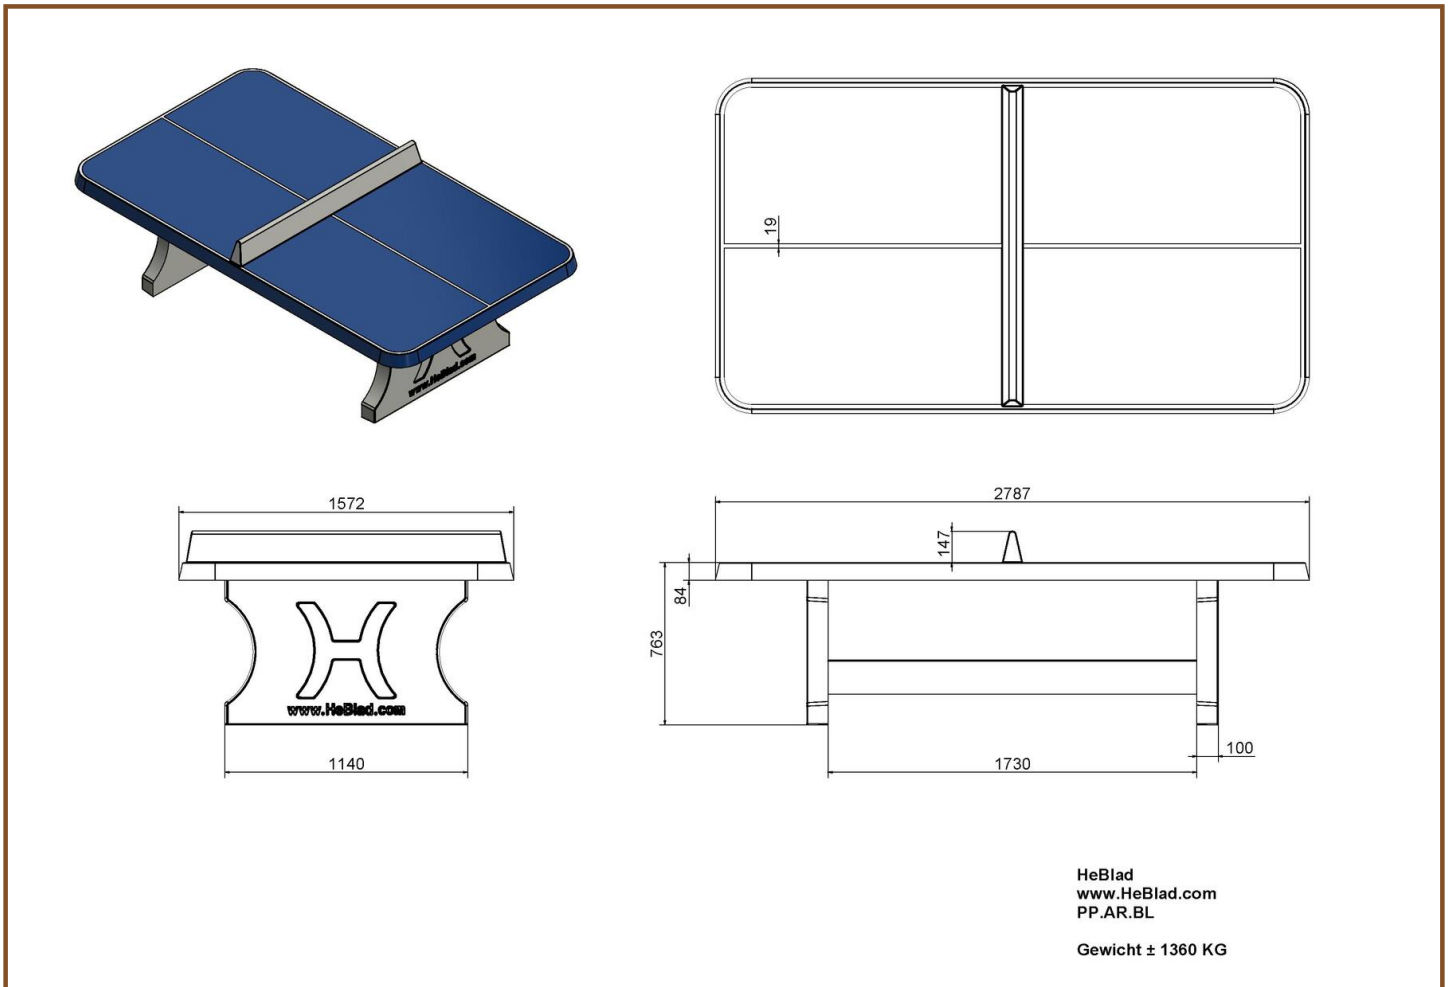

Blue table tennis table, rounded

Product code: PP.AR.BL

Safety is a priority for HeBlad! This ping-pong table has rounded corners in order to improve the safety of playing grounds. The bright blue colour of the table and the shape will invite young and old to play a game of ping-pong.

As well as all the other tables this product is completely moulded in one piece. The steel reinforcement above and below and the two-component lacquer guarantee high quality. This table is weatherproof and vandal-resistant.

Specifications Blue table tennis table, rounded

Product code	PP.AR.BL	Height tabletop	76 cm
Colour	Blauw - RAL 5005	Height of the net	14,75 cm
Dimension playing surface (L x W)	274 x 152 cm	Weight	1360 kg
Dimensions bottom base plate	279 x 157 cm	Distance legs	183 cm (center to center)
Tabletop thickness	8,4 cm		