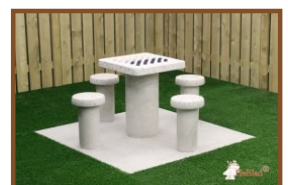

Specifications Concrete Bench DeLuxe Oval Anthracite

Product code	BB.DLA.OV	Material seat	Bamboo
Colour	Anthracite lacquered, RAL7016	Number of seats	4
Dimensions (L x W x H)	185 x 70 x 50 cm	Weight	825 kg
Seat height	50 cm		

Related products

GT.CK.G4