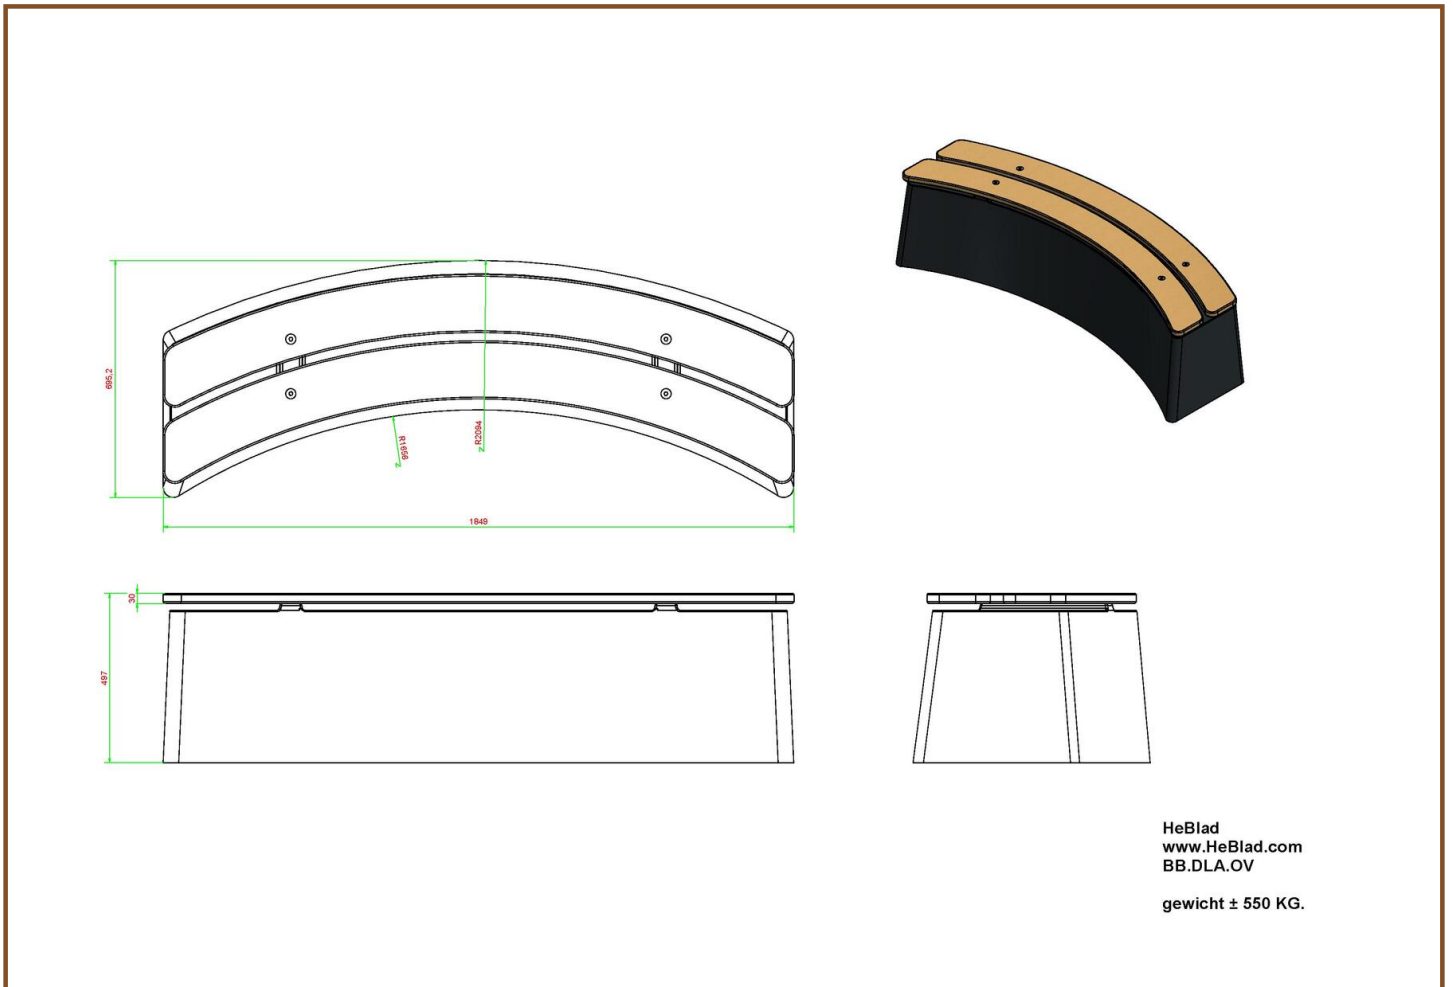

Concrete Bench DeLuxe Oval Anthracite

Product code: BB.DLA.OV

Our beautiful oval bench has a warm appearance through the anthracite finish. The bamboo planks are secured through "blind" mounting, thus they are not easy to take apart. Beautiful and practical at the same time! The shape invites you to create playful settings.

Specifications Concrete Bench DeLuxe Oval Anthracite

Product code	BB.DLA.OV	Material seat	Bamboo
Colour	Anthracite lacquered, RAL7016	Number of seats	4
Dimensions (L x W x H)	185 x 70 x 50 cm	Weight	825 kg
Seat height	50 cm		