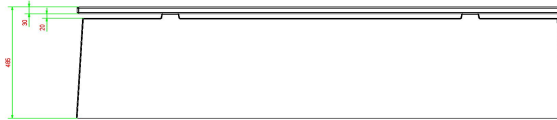

Combine concrete bench with ping pong table

Do you already have a HeBlad gaming table? A ping pong table, foot volleyball table or table football table? Then this concrete bench with a bamboo seat fits in beautifully. With this concrete bench DeLuxe you give your game table a central point for visitors, a place of rest in combination with movement. Combinations with other HeBlad benches are also recommended, all made of sturdy concrete, safe and durable. Are you going for a calm appearance or do you like diversity?

HeBlad
www.HeBlad.com
BB.DL

gewicht ± 700 KG.

Specifications Bench DeLuxe Natural Concrete

Product code	BB.DL	Seat height	50 cm
Colour	Natural concrete	Material seat	Bamboo
Dimensions (L x W x H)	180 x 45 x 50 cm	Number of seats	4
Dimensions seat	180 x 30 cm	Weight	700 kg