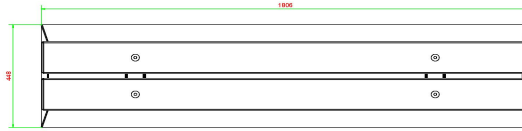

Combine concrete bench with ping pong table

Do you already have a HeBlad gaming table? A ping pong table, foot volleyball table or table football table? Then this concrete bench with a bamboo seat fits in beautifully. With this concrete bench DeLuxe you give your game table a central point for visitors, a place of rest in combination with movement. Combinations with other HeBlad benches are also recommended, all made of sturdy concrete, safe and durable. Are you going for a calm appearance or do you like diversity?

HeBlad
www.HeBlad.com
BB.DL

gewicht ± 700 KG.

Specifications Bench DeLuxe Natural Concrete

Product code	BB.DL	Seat height	50 cm
Colour	Natural concrete	Material seat	Bamboo
Dimensions (L x W x H)	180 x 45 x 50 cm	Number of seats	4
Dimensions seat	180 x 30 cm	Weight	700 kg