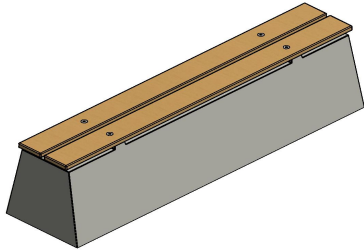

Bench DeLuxe Natural Concrete

Product code: BB.DL

A solid concrete bench in the DeLuxe version with a concrete seat, comfortable and appealing. The concrete bench is made of high-quality concrete and has a beautiful bamboo seating area. The robustness of the sturdy concrete and the refined bamboo seat make this DeLuxe concrete bench a perfect addition to your site.

Concrete bench with multiple functions

Use the DeLuxe concrete bench to protect your building. You can effortlessly create seats and protect your building against burglary and ram raids. You can easily place this concrete bench with a bamboo seat in front of vulnerable parts of your building, making vandalism almost impossible. With a weight of 700 kg, this DeLuxe concrete bench cannot be moved without large equipment after installation. Beautify your site with the DeLuxe concrete bench. The bamboo seat makes this DeLuxe concrete bench a chic way to receive visitors. Bamboo is weather resistant and soft on the seat. The seat is blind mounted, so it can withstand vandalism attempts.

Combine concrete bench with ping pong table

Do you already have a HeBlad gaming table? A ping pong table, foot volleyball table or table football table? Then this concrete bench with a bamboo seat fits in beautifully. With this concrete bench DeLuxe you give your game table a central point for visitors, a place of rest in combination with movement. Combinations with other HeBlad benches are also recommended, all made of sturdy concrete, safe and durable. Are you going for a calm appearance or do you like diversity?

HeBlad
www.HeBlad.com
BB.DL

gewicht ± 700 KG.

Specifications Bench DeLuxe Natural Concrete

Product code	BB.DL	Seat height	50 cm
Colour	Natural concrete	Material seat	Bamboo
Dimensions (L x W x H)	180 x 45 x 50 cm	Number of seats	4
Dimensions seat	180 x 30 cm	Weight	700 kg