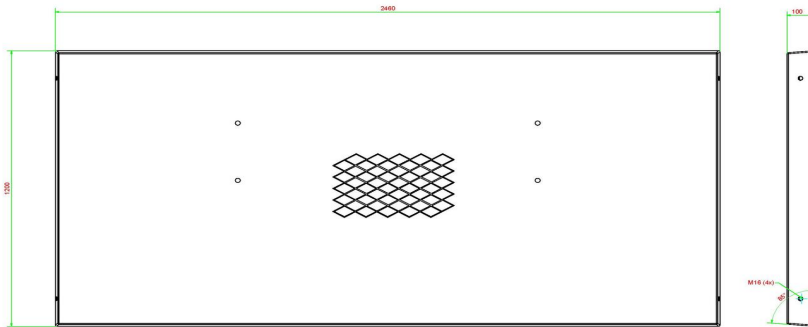

What makes the base plate so special?

In addition to the stability that the base plate guarantees, the ground diamond profile ensures that the plate does not become slippery when exposed to water or moisture. Placing a base plate under your bench protects you from weeds and unwanted growth of grass or moss near the bench. Any grass around the base plate can be mowed easily and neatly, because the plate can easily be placed in the ground at cutting height.

Concrete bench base plate specifications

What are the dimensions of the base plate? With a size of 246 x 120 x 10 cm and a weight of 525 kg, the base plate is quite a solid product. For this reason, the sheet is loaded directly onto the truck from production in our factory in Hapert, the Netherlands, using a loading and unloading crane. It is important to check the delivery conditions in advance, because the truck with crane cannot just arrive on location anywhere.

HeBlad BV
Diamantweg 22
NL - 5527 LC Hapert
T. +31 497 - 36 08 08
info@HeBlad.com
www.HeBlad.com

Bottom plates from HeBlad

All HeBlad products are made with the same strength and cast from one piece of concrete. This may mean that a bottom plate is desirable for stability. Placing a base plate also prevents the ground from collapsing under the game table.

HeBlad
www.HeBlad.com
OP.BB
Gewicht ± 700

Specifications Universal Base plate for Benches

Product code	OP.BB	Weight	525 kg
Colour	Naturel beton	Finishing base plate	Anti-slip (window) profile
Dimensions (L x W x H)	248 x 120 x 7 cm	lifting device	Concrete screw sleeve M16 on 4 sides