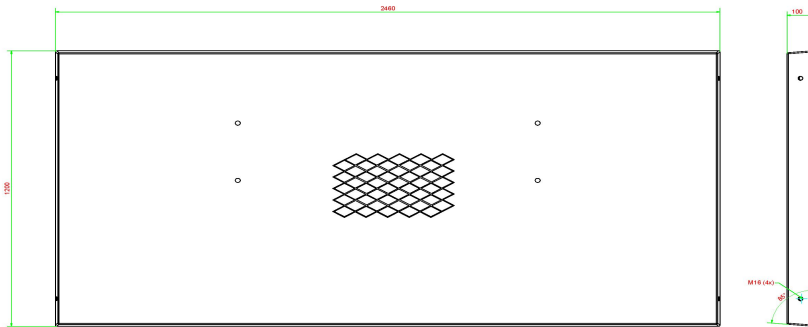

HeBlad
www.HeBlad.com
OP.BB
Gewicht ± 700

Specifications Universal Base plate for Benches

Product code	OP.BB	Weight	525 kg
Colour	Naturel beton	Finishing base plate	Anti-slip (window) profile
Dimensions (L x W x H)	246 x 120 x 7 cm	Lifting preparation	Concrete screw sleeve M16 on 4 sides

Related products