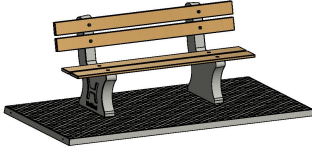

HeBlad
www.HeBlad.com
BB.PB.OP
gewicht ± 700 KG.

Specifications Park Bench with bottom plate Natural Concrete

Product code	BB.PB.OP	Material seat	Bamboo
Colour	Natural concrete	Number of seats	4
Dimensions (L x W x H)	248 x 120 x 103 cm	Dimensions base plate (L x W x H)	120 x 7 cm
Dimensions seat	180 x 30 cm	Finishing base plate	Anti-slip (window) profile
Seat height	49 cm	Weight	700 kg

Related products 103 degrees