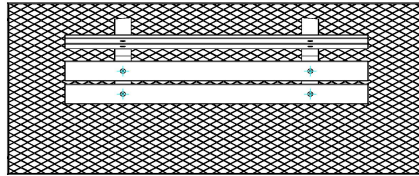

HeBlad
www.HeBlad.com
BB.PB.OP
gewicht ± 700 KG.

Specifications Park Bench with bottom plate Natural Concrete

Product code	BB.PB.OP	Material seat	Bamboo
Colour	Natural concrete	Number of seats	4
Dimensions (L x W x H)	248 x 120 x 103 cm	Dimensions base plate (L x W x H)	120 x 7 cm
Dimensions seat	180 x 30 cm	Finishing base plate	Anti-slip (window) profile
Seat height	49 cm	Weight	700 kg

Related products 103 degrees