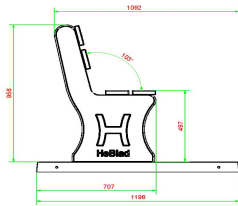

HeBlad
www.HeBlad.com
BB.PB.OP
gewicht ± 700 KG.

Specifications Park Bench with bottom plate Natural Concrete

Product code	BB.PB.OP	Material seat	Bamboo
Colour	Natural concrete	Number of seats	4
Dimensions (L x W x H)	248 x 120 x 103 cm	Dimensions base plate (L x W x H)	120 x 7 cm
Dimensions seat	180 x 30 cm	Finishing base plate	Anti-slip (window) profile
Seat height	49 cm	Weight	700 kg

Related products 103 degrees