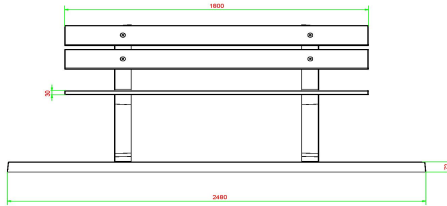

HeBlad
www.HeBlad.com
BB.PB.OP
gewicht ± 700 KG.

Specifications Park Bench with bottom plate Natural Concrete

Product code	BB.PB.OP	Material seat	Bamboo
Colour	Natural concrete	Number of seats	4
Dimensions (L x W x H)	248 x 120 x 103 cm	Dimensions base plate (L x W x H)	120 x 7 cm
Dimensions seat	180 x 30 cm	Finishing base plate	Anti-slip (window) profile
Seat height	49 cm	Weight	700 kg

Related products 103 degrees