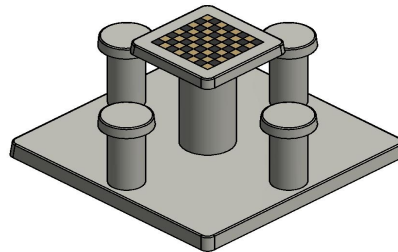

Specifications concrete chess table natural concrete 4 persons

This concrete chess table is made of natural concrete, which gives it its beautiful appearance. The natural stone chess fields are integrated into the concrete of the playing surface, completely according to the standards of an original chess board. The playing surface measurements are 60 x 60 cm and the table is 75 cm high. The four stools have the ideal seat height of 50 cm and, together with the table, are fixed on the concrete base plate of 10 cm thick and 149 x 149 cm (L x W). The base plate is completely integrated into the space, by removing tiles or excavating sand or grass subsoil. This way, the base fits nicely with the tiles or is placed exactly at cutting height.

Concrete chess tables in various designs

In addition to the natural concrete version, you can also opt for the 4-person variant in anthracite concrete colour. Both the anthracite-coloured game table and the natural concrete version of the chess table are available in a 2-person version.

* When ordering one chess bench, you will receive 1 set of chess pieces.

HeBlad
www.HeBlad.com
GT.CH.4

± 900 KG.

Specifications Chess Table Natural Concrete (4P)

Product code	GT.CH.4	Tabletop thickness	7 cm
Colour	Natural concrete	Height tabletop	75 cm
Dimensions (L x W x H)	149 x 149 x 85 cm	Seat height	50 cm
Dimensions tabletop (L x W)	60 x 60 cm	Dimensions base plate (L x W x H)	149 x 149 x 100 cm
Game dimentions	41,5 x 41,5 cm	Weight	900 kg