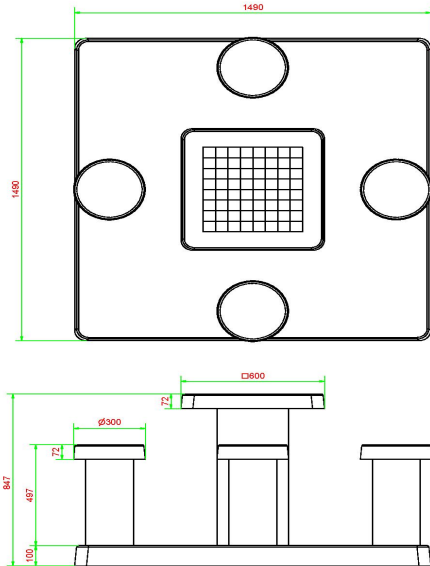

Specifications concrete chess table natural concrete 4 persons

This concrete chess table is made of natural concrete, which gives it its beautiful appearance. The natural stone chess fields are integrated into the concrete of the playing surface, completely according to the standards of an original chess board. The playing surface measurements are 60 x 60 cm and the table is 75 cm high. The four stools have the ideal seat height of 50 cm and, together with the table, are fixed on the concrete base plate of 10 cm thick and 149 x 149 cm (L x W). The base plate is completely integrated into the space, by removing tiles or excavating sand or grass subsoil. This way, the base fits nicely with the tiles or is placed exactly at cutting height.

* When ordering one chess bench, you will receive 1 set of chess pieces.

HeBlad
www.HeBlad.com
GT.CH.4

± 900 KG.

Specifications Chess Table Natural Concrete (4P)

Product code	GT.CH.4	Tabletop thickness	7 cm
Colour	Natural concrete	Height tabletop	75 cm
Dimensions (L x W x H)	149 x 149 x 85 cm	Seat height	50 cm
Dimensions tabletop (L x W)	60 x 60 cm	Dimensions base plate (L x W x H)	149 x 149 x 100 cm
Game dimentions	41,5 x 41,5 cm	Weight	900 kg