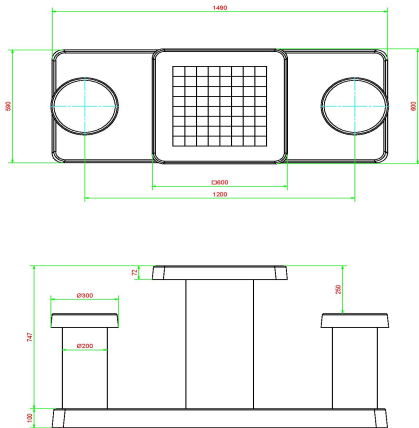

Chessboard integrated in concrete

A chessboard is always square and consists of 64 square faces, 32 white and 32 black that alternate. The coloured square has been fully integrated into the concrete by HeBlad, so that it is vandalism and weather resistant.

Concrete chess table in the colour Natural

The HeBlad chess table consists of one main table with the white and black surfaces incorporated into it. In addition to the table, two chairs have also been made on the base plate. The entire table is made in natural concrete colour. This creates a peaceful appearance and is therefore ideal for a park or camping site.

*When you order one chess bench, you will receive 1 set of chess pieces.

HeBlad
www.HeBlad.com
GT.CH.2
Gewicht ± 490 KG.

Specifications Chess Table Natural Concrete (2P)

Product code	GT.CH.2	Tabletop thickness	7 cm
Colour	Natural concrete	Height tabletop	75 cm
Dimensions (L x W x H)	149 x 60 x 85 cm	Seat height	50 cm
Dimensions tabletop (L x W)	60 x 60 cm	Dimensions base plate (L x W x H)	149 x 60 x 10 cm
Game dimentions	41,5 x 41,5 cm	Weight	425 kg