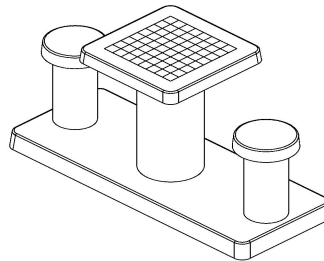

HeBlad
www.HeBlad.com
GT.CH.2
Gewicht ± 490 KG.

Specifications Chess Table Natural Concrete (2P)

Product code	GT.CH.2	Tabletop thickness	7 cm
Colour	Natural concrete	Height tabletop	75 cm
Dimensions (L x W x H)	149 x 60 x 85 cm	Seat height	50 cm
Dimensions tabletop (L x W)	60 x 60 cm	Dimensions base plate (L x W x H)	149 x 60 x 10 cm
Game dimentions	41,5 x 41,5 cm	Weight	425 kg

Related products