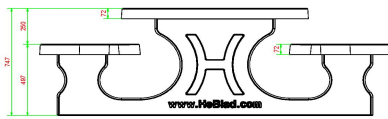

HeBlad
www.HeBlad.com
PS.STAB.OV
± 950 KG.

Specifications Picnic table Standard Oval Anthracite-Concrete

Product code	PS.STAB.OV	Seat height	50 cm
Colour	Anthracite concrete	Material seat	Concrete
Dimensions (L x W x H)	211 x 205 x 75 cm	Distance legs	110 cm (center to center)
Dimensions tabletop (L x W)	205 x 110 cm	Weight	950 kg
Tabletop thickness	7 cm	Number of seats	8

Related products 75 cm