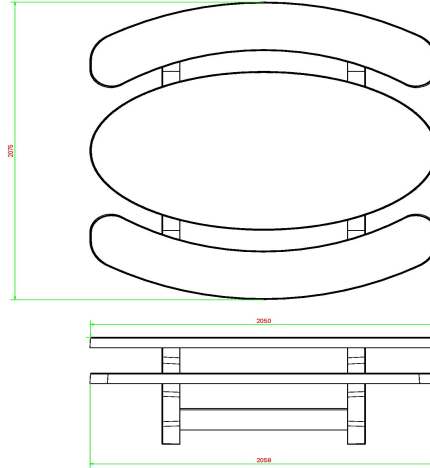

HeBlad
www.HeBlad.com
PS.STAB.OV
± 950 KG.

Specifications Picnic table Standard Oval Anthracite-Concrete

Product code	PS.STAB.OV	Seat height	50 cm
Colour	Anthracite concrete	Material seat	Concrete
Dimensions (L x W x H)	211 x 205 x 75 cm	Distance legs	110 cm (center to center)
Dimensions tabletop (L x W)	205 x 110 cm	Weight	950 kg
Tabletop thickness	7 cm	Number of seats	8

Related products 75 cm