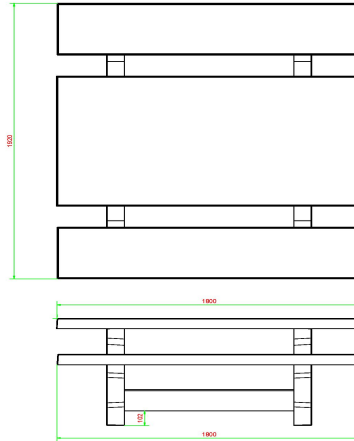

HeBlad
www.HeBlad.com
PS.ST.AB
± 905 KG.

Specifications Picnic table Standard Anthracite-Concrete

Product code	PS.ST.AB	Seat height	50 cm
Colour	Anthracite concrete	Material seat	Concrete
Dimensions (L x W x H)	180 x 192 x 75 cm	Distance legs	111 cm (center to center)
Dimensions tabletop (L x W)	180 x 90 cm	Weight	905 kg
Tabletop thickness	7 cm	Number of seats	8

Related products 75 cm