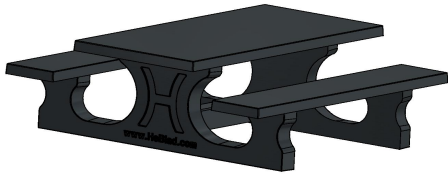

## Picnic table Standard Anthracite-Concrete

Product code: PS.ST.AB

Robust concrete and cast in one piece, yet a very refined appearance. This standard anthracite concrete picnic set provides seating for your visitors, is weather-resistant and serve as as a true eye-catcher. Destruction of the picnic set is not plausible due to the strength and weight of the set. This means that the product will retain its chic appearance for years to come and you can enjoy the picnic set all the while.

### Specifications of Picnic Set Standard

The picnic sets from HeBlad have the perfect seat height of 50 cm and the ideal table height of 75 cm. The size of the complete set is 180 x 192 x 75 cm and it has a weight of 905 kg. Because the anthracite colour is incorporated into the concrete, the colour will always remain beautiful, even in the case of damage. Weather and vandalism have no influence on this picnic set, which makes it ideal for years of intensive outdoor use and can easily be placed in an unattended location.

### Picnic sets and ping pong tables from HeBlad

HeBlad became big through the production of ping pong tables, but is now so much more. We are making more and more products for the outdoors, all include the reliability you have come to expect from us. Our unity in design is why it's easy to combine our products when you have the room. This way you can place the standard anthracite concrete picnic set perfectly next to the anthracite concrete ping pong table. With the same naturally chic look you give your site an extra dimension. The ping pong table round anthracite concrete or the ping pong

table rounded anthracite concrete also match this picnic set perfectly because of the colour and appearance.

Ask your questions about the picnic sets

Due to the size of the picnic sets, it is good to be sure whether the table actually fits on your site and whether it can be placed. For this we refer you to the delivery conditions or advise you to contact HeBlad.