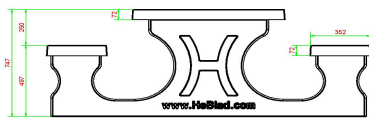

HeBlad
www.HeBlad.com
PS.ST.AB
± 905 KG.

Specifications Picnic table Standard Anthracite-Concrete

Product code	PS.ST.AB	Seat height	50 cm
Colour	Anthracite concrete	Material seat	Concrete
Dimensions (L x W x H)	180 x 192 x 75 cm	Distance legs	111 cm (center to center)
Dimensions tabletop (L x W)	180 x 90 cm	Weight	905 kg
Tabletop thickness	7 cm	Number of seats	8

Related products 75 cm