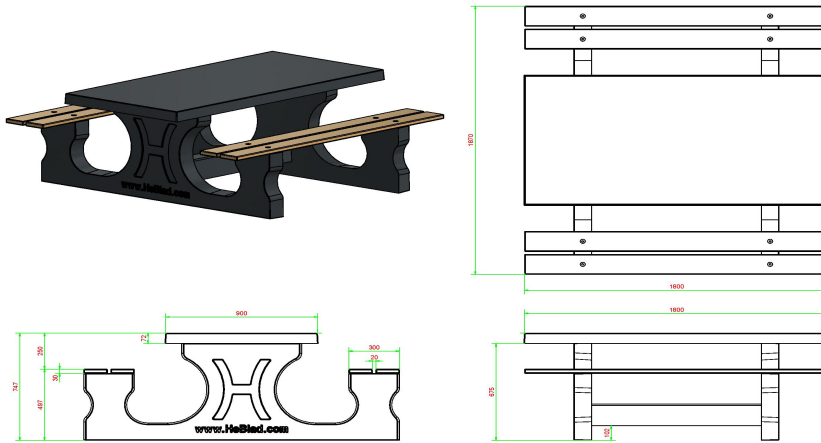

The bamboo seats of the benches provide extra comfort for the four to six seats, without affecting the lifespan of the picnic set.

Specifications of the picnic set DeLuxe Anthracite Concrete

How big is a picnic set? The DeLuxe picnic sets from HeBlad have the total dimensions of 180 x 187 x 75 cm, with the tabletop measuring 180 x 90 cm. The height of the table is 75 cm and the seat height of the benches is 50 cm. Proven to be the ideal height to sit comfortably. The total weight of the DeLuxe anthracite concrete picnic set is 720 kg and the set is made from one piece of anthracite-coloured concrete. If the set is unexpectedly damaged, the anthracite colour will be retained, since the material is the same colour as the exterior. Did you know that you always receive an attractive discount when ordering multiple products from HeBlad? Definitely worth contacting us or requesting a quote immediately.

HeBlad
www.HeBlad.com
PS.DL.AB
± 720 KG.

Specifications Picnic table DeLuxe Anthracite-Concrete

Product code	PS.DL.AB	Seat height	50 cm
Colour	Anthracite concrete	Material seat	Bamboo
Dimensions (L x W x H)	180 x 187 x 75 cm	Distance legs	111 cm (center to center)
Dimensions tabletop (L x W)	180 x 90 cm	Weight	720 kg
Tabletop thickness	7 cm	Number of seats	8