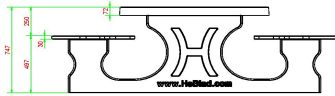

HeBlad
www.HeBlad.com
PS.DLAB.OV
± 750 KG.

Specifications Picnic table DeLuxe Oval Anthracite-Concrete

Product code	PS.DLAB.OV	Seat height	50 cm
Colour	Anthracite concrete	Material seat	Bamboo
Dimensions (L x W x H)	211 x 205 x 75 cm	Distance legs	110 cm (center to center)
Dimensions tabletop (L x W)	205 x 110 cm	Weight	750 kg
Tabletop thickness	7 cm	Number of seats	8

Related products 75 cm