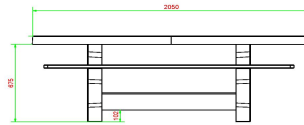

HeBlad
www.HeBlad.com
PS.DLAB.OV
± 750 KG.

Specifications Picnic table DeLuxe Oval Anthracite-Concrete

Product code	PS.DLAB.OV	Seat height	50 cm
Colour	Anthracite concrete	Material seat	Bamboo
Dimensions (L x W x H)	211 x 205 x 75 cm	Distance legs	110 cm (center to center)
Dimensions tabletop (L x W)	205 x 110 cm	Weight	750 kg
Tabletop thickness	7 cm	Number of seats	8

Related products 75 cm