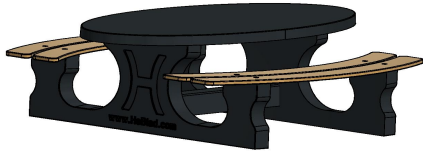

HeBlad
www.HeBlad.com
PS.DLAB.OV
± 750 KG.

Specifications Picnic table DeLuxe Oval Anthracite-Concrete

Product code	PS.DLAB.OV	Seat height	50 cm
Colour	Anthracite concrete	Material seat	Bamboo
Dimensions (L x W x H)	211 x 205 x 75 cm	Distance legs	110 cm (center to center)
Dimensions tabletop (L x W)	205 x 110 cm	Weight	750 kg
Tabletop thickness	7 cm	Number of seats	8

Related products 75 cm