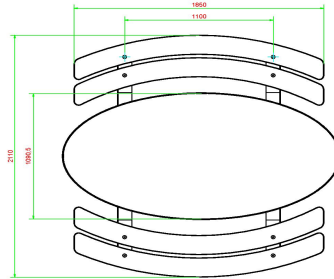

HeBlad
www.HeBlad.com
PS.DLAB.OV
± 750 KG.

Specifications Picnic table DeLuxe Oval Anthracite-Concrete

Product code	PS.DLAB.OV	Seat height	50 cm
Colour	Anthracite concrete	Material seat	Bamboo
Dimensions (L x W x H)	211 x 205 x 75 cm	Distance legs	110 cm (center to center)
Dimensions tabletop (L x W)	205 x 110 cm	Weight	750 kg
Tabletop thickness	7 cm	Number of seats	8

Related products 75 cm