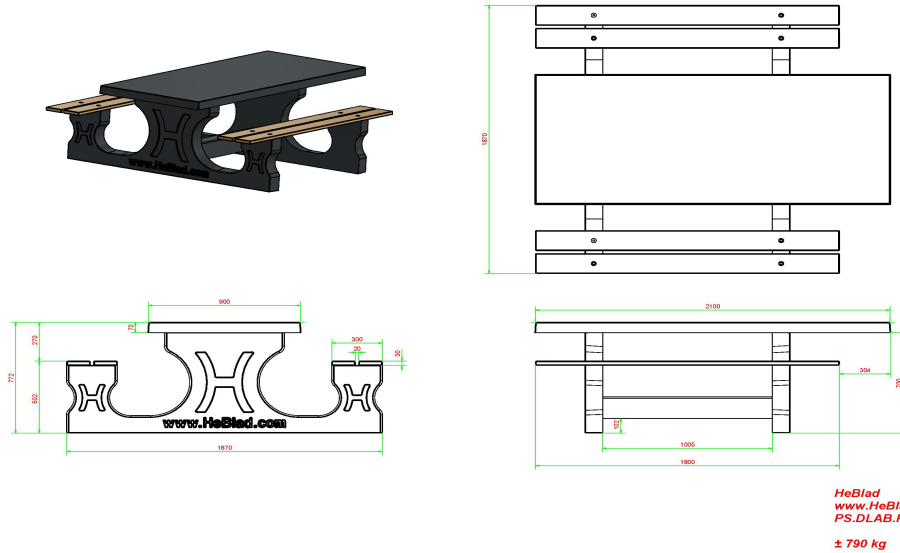

Can the picnic set be combined?

The standard oval picnic sets are a nice alternative to the solid and strong standard picnic sets, which are made from one piece of concrete. That same robust concrete is used in a graceful manner in a playful oval shape. This version gives that extra bit of chic to the picnic set. To provide space for many visitors at the same time, HeBlad has designed the standard XL picnic set. An eye-catcher

The base plate is always optional and must be ordered separately.

HeBlad
www.HeBlad.com
PS.DLAB.RT
± 790 kg

Specifications Picnic table DeLuxe Anthracite-Concrete Wheelchair accessible

Product code	PS.DLAB.RT	Seat height	50 cm
Colour	Anthracite concrete	Material seat	Bamboo
Dimensions (L x W x H)	210 x 187 x 77 cm	Distance legs	111 cm (center to center)
Dimensions tabletop (L x W)	210 x 90 cm	Weight	790 kg
Tabletop thickness	7 cm	Number of seats	7