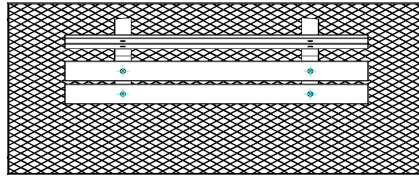

Delivery of the anthracite concrete park bench

Because almost all our products are available from stock, you can use your park bench within a couple of weeks after placing your order. We use a loading/unloading crane with a reach of up to five meters to deliver the park bench. If necessary, the remaining distance is covered by rolling with a pallet truck. If you are unsure whether you have the space for the crane, please contact HeBlad first so we can discuss the options for your location. You may also wish to regard the delivery conditions we've drafted.

HeBlad
www.HeBlad.com
BB.PBAB.OP
gewicht ± 700 KG.

Specifications Park Bench with bottom plate Anthracite-Concrete

Product code	BB.PBAB.OP	Material seat	Bamboo
Colour	Anthracite concrete	Number of seats	4
Dimensions (L x W x H)	248 x 120 x 103 cm	Dimensions base plate (L x W x H)	120 x 7 cm
Dimensions seat	180 x 30 cm	Finishing base plate	Anti-slip (window) profile
Seat height	49 cm	Weight	700 kg