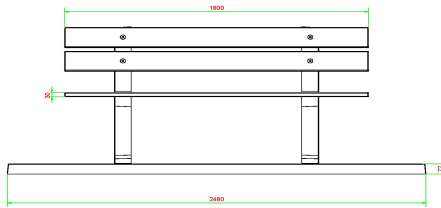

HeBlad
www.HeBlad.com
BB.PBAB.OP
gewicht ± 700 KG.

Specifications Park Bench with bottom plate Anthracite-Concrete

Product code	BB.PBAB.OP	Material seat	Bamboo
Colour	Anthracite concrete	Number of seats	4
Dimensions (L x W x H)	248 x 120 x 103 cm	Dimensions base plate (L x W x H)	120 x 7 cm
Dimensions seat	180 x 30 cm	Finishing base plate	Anti-slip (window) profile
Seat height	49 cm	Weight	700 kg