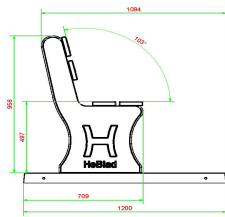

Delivery of the anthracite concrete park bench

Because almost all our products are available from stock, you can use your park bench within a couple of weeks after placing your order. We use a loading/unloading crane with a reach of up to five meters to deliver the park bench. If necessary, the remaining distance is covered by rolling with a pallet truck. If you are unsure whether you have the space for the crane, please contact HeBlad first so we can discuss the options for your location. You may also wish to regard the delivery conditions we've drafted.

HeBlad
www.HeBlad.com
BB.PBAB.OP
gewicht ± 700 KG.

Specifications Park Bench with bottom plate Anthracite-Concrete

Product code	BB.PBAB.OP	Material seat	Bamboo
Colour	Anthracite concrete	Number of seats	4
Dimensions (L x W x H)	248 x 120 x 103 cm	Dimensions base plate (L x W x H)	120 x 7 cm
Dimensions seat	180 x 30 cm	Finishing base plate	Anti-slip (window) profile
Seat height	49 cm	Weight	700 kg