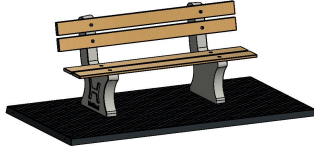

HeBlad
www.HeBlad.com
BB.PBAB.OP
gewicht ± 700 KG.

Specifications Park Bench with bottom plate Anthracite-Concrete

Product code	BB.PBAB.OP	Material seat	Bamboo
Colour	Anthracite concrete	Number of seats	4
Dimensions (L x W x H)	248 x 120 x 103 cm	Dimensions base plate (L x W x H)	120 x 7 cm
Dimensions seat	180 x 30 cm	Finishing base plate	Anti-slip (window) profile
Seat height	49 cm	Weight	700 kg

Related products 103 degrees