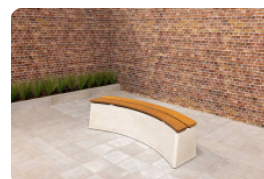

HeBlad
www.HeBlad.com
BB.PBAB.OP
gewicht ± 700 KG.

Specifications Park Bench with bottom plate Anthracite-Concrete

Product code	BB.PBAB.OP	Material seat	Bamboo
Colour	Anthracite concrete	Number of seats	4
Dimensions (L x W x H)	248 x 120 x 103 cm	Dimensions base plate (L x W x H)	120 x 7 cm
Dimensions seat	180 x 30 cm	Finishing base plate	Anti-slip (window) profile
Seat height	49 cm	Weight	700 kg

Related products 103 degrees

BB.DL.OV