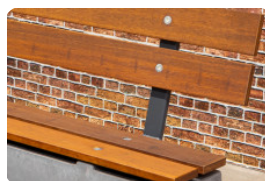

HeBlad
www.HeBlad.com
BB.DL.AB

gewicht ± 700 KG.

Specifications Bench DeLuxe Anthracite-Concrete

Product code	BB.DL.AB	Seat height	50 cm
Colour	Anthracite concrete	Material seat	Bamboo
Dimensions (L x W x H)	180 x 45 x 50 cm	Number of seats	4
Dimensions seat	180 x 30 cm	Weight	700 kg

Related products

PS.Plank