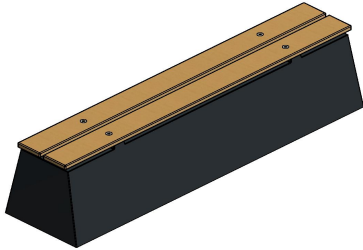

HeBlad
www.HeBlad.com
BB.DL.AB

gewicht ± 700 KG.

Specifications Bench DeLuxe Anthracite-Concrete

Product code	BB.DL.AB	Seat height	50 cm
Colour	Anthracite concrete	Material seat	Bamboo
Dimensions (L x W x H)	180 x 45 x 50 cm	Number of seats	4
Dimensions seat	180 x 30 cm	Weight	700 kg

Related products