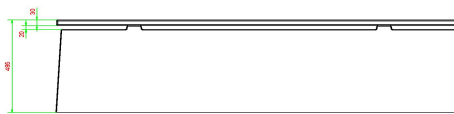

HeBlad
www.HeBlad.com
BB.DL.AB

gewicht ± 700 KG.

Specifications Bench DeLuxe Anthracite-Concrete

Product code	BB.DL.AB	Seat height	50 cm
Colour	Anthracite concrete	Material seat	Bamboo
Dimensions (L x W x H)	180 x 45 x 50 cm	Number of seats	4
Dimensions seat	180 x 30 cm	Weight	700 kg