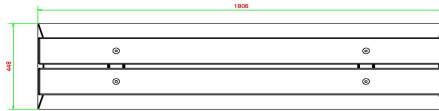

HeBlad
www.HeBlad.com
BB.DL.AB

gewicht ± 700 KG.

Specifications Bench DeLuxe Anthracite-Concrete

Product code	BB.DL.AB	Seat height	50 cm
Colour	Anthracite concrete	Material seat	Bamboo
Dimensions (L x W x H)	180 x 45 x 50 cm	Number of seats	4
Dimensions seat	180 x 30 cm	Weight	700 kg