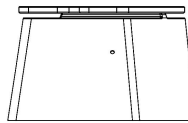

HeBlad
www.HeBlad.com
BB.DLA.OV
gewicht ± 825 KG.

Specifications Bench DeLuxe Oval Anthracite-Concrete

Product code	BB.DLAB.OV	Material seat	Bamboo
Colour	Anthracite concrete	Number of seats	4
Dimensions (L x W x H)	185 x 70 x 50 cm	Weight	825 kg
Seat height	50 cm		

Related products