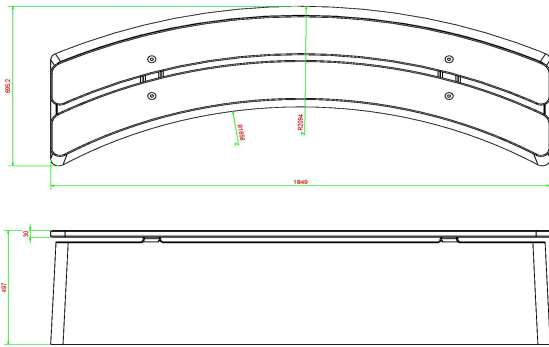

HeBlad
www.HeBlad.com
BB.DLA.OV
gewicht ± 825 KG.

Specifications Bench DeLuxe Oval Anthracite-Concrete

Product code	BB.DLAB.OV	Material seat	Bamboo
Colour	Anthracite concrete	Number of seats	4
Dimensions (L x W x H)	185 x 70 x 50 cm	Weight	825 kg
Seat height	50 cm		

Related products