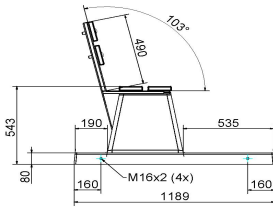

How much does the DeLuxe bench with base plate and backrest weigh? With a full weight of no less than 1230 kg, it makes sense that this bench is impossible to move without the right equipment.

How is the concrete bench placed?

HeBlad
www.HeBlad.com
BB.DLAB.OP
gewicht ± 1200 KG.

Specifications Bench DeLuxe with bottom plate and backrest Anthracite-Concrete

Product code	BB.DLAB.OP	Seating corner	103 degrees
Colour	Anthracite concrete	Number of seats	4
Dimensions (L x W x H)	219,5 x 119 x 103 cm	Dimensions base plate (L x W x H)	2195 x 119 x 8 cm
Seat height	45 cm	Finishing base plate	Smooth concrete
Dimensions seat	180 x 30 cm	Weight	1230 kg