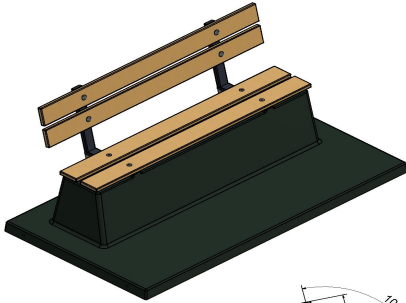

Bench DeLuxe with bottom plate and backrest Anthracite-Concrete

Product code: BB.DLAB.OP

Comfortable, beautiful and long lasting. The concrete bench DeLuxe Anthracite concrete with base plate and backrest is made from one piece of coloured concrete. The base plate and the bench consist of one piece and cannot be separated. Ideal to prevent vandalism. The seat and backrest are firmly mounted on the concrete. Just like the concrete, the bamboo is resistant to all weather influences and looks chic and attractive.

The base plate offers strength and convenience

The base plate of this Bench DeLuxe will be located at ground level. This makes mowing the lawn around the bench very easy. No unwanted growth of grass or moss under the bench.

How much does the DeLuxe bench with base plate and backrest weigh? With a full weight of no less than 1230 kg, it makes sense that this bench is impossible to move without the right equipment.

How is the concrete bench placed?

HeBlad
www.HeBlad.com
BB.DLAB.OP
gewicht ± 1200 KG.

Specifications Bench DeLuxe with bottom plate and backrest Anthracite-Concrete

Product code	BB.DLAB.OP	Seating corner	103 degrees
Colour	Anthracite concrete	Number of seats	4
Dimensions (L x W x H)	219,5 x 119 x 103 cm	Dimensions base plate (L x W x H)	2195 x 119 x 8 cm
Seat height	45 cm	Finishing base plate	Smooth concrete
Dimensions seat	180 x 30 cm	Weight	1230 kg