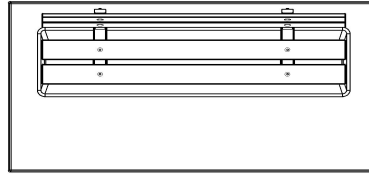

How much does the DeLuxe bench with base plate and backrest weigh? With a full weight of no less than 1230 kg, it makes sense that this bench is impossible to move without the right equipment.

How is the concrete bench placed?

HeBlad
www.HeBlad.com
BB.DLAB.OP
gewicht ± 1200 KG.

Specifications Bench DeLuxe with bottom plate and backrest Anthracite-Concrete

Product code	BB.DLAB.OP	Seating corner	103 degrees
Colour	Anthracite concrete	Number of seats	4
Dimensions (L x W x H)	219,5 x 119 x 103 cm	Dimensions base plate (L x W x H)	2195 x 119 x 8 cm
Seat height	45 cm	Finishing base plate	Smooth concrete
Dimensions seat	180 x 30 cm	Weight	1230 kg