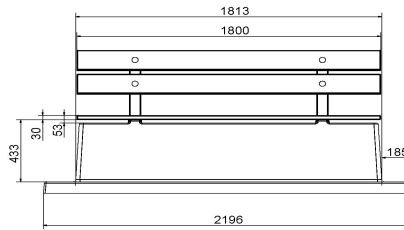

How much does the DeLuxe bench with base plate and backrest weigh? With a full weight of no less than 1230 kg, it makes sense that this bench is impossible to move without the right equipment.

How is the concrete bench placed?

HeBlad
www.HeBlad.com
BB.DLAB.OP
gewicht ± 1200 KG.

Specifications Bench DeLuxe with bottom plate and backrest Anthracite-Concrete

Product code	BB.DLAB.OP	Seating corner	103 degrees
Colour	Anthracite concrete	Number of seats	4
Dimensions (L x W x H)	219,5 x 119 x 103 cm	Dimensions base plate (L x W x H)	2195 x 119 x 8 cm
Seat height	45 cm	Finishing base plate	Smooth concrete
Dimensions seat	180 x 30 cm	Weight	1230 kg