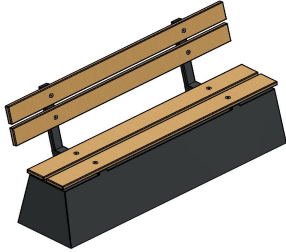

Bench DeLuxe with backrest Anthracite-Concrete

Product code: BB.DLAB.ML

A concrete bench for the park in your municipality, on the schoolyard or on a walking or cycling route. The benches have become an indispensable part of the street scene. A concrete bench is a perfect spot for a short break during a walk or to meet outside. This encourages people to go outside more often. You can find more information about our products on our website.

Concrete base plates for bench

This concrete bench is not supplied with a base plate as standard. If you want to place the bench somewhere on its own, it is important to ensure a sturdy or paved surface. You can also order the base plate online. That would ensure that your bench is stable. An additional advantage of a concrete base plate under a bench is that it is easy to keep the area around the bench clean.

Sustainability

The backrests and seats of our DeLuxe concrete bench are made of high-quality pressed bamboo. Bamboo is a very strong raw material. Bamboo is also very

durable, a major advantage of this material. Bamboo grows quickly and is therefore widely available. It even benefits the plant if you cut bamboo regularly, because it makes it grow faster.

Combine a concrete bench with a ping-pong table

A bench is a welcome addition in a park to a table tennis table or foot volleyball table. Or you could opt for a game table, a bench with a table containing a checkers, chess or ludo game. Do you have any questions about Bench DeLuxe Anthracite-Concrete with backrest or about another product? Please take a look at our frequently asked questions or feel free to contact us, we will be happy to help you.