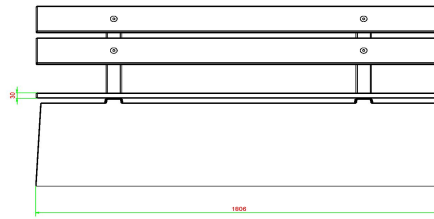

Concrete base plates for bench

This concrete bench is not supplied with a base plate as standard. If you want to place the bench somewhere on its own, it is important to ensure a sturdy or paved surface. You can also order the base plate online. That would ensure that your bench is stable. An additional advantage of a concrete base plate under a bench is that it is easy to keep the area around the bench clean.

HeBlad
www.HeBlad.com
BB.DLAB.ML
gewicht ± 480 KG.

Specifications Bench DeLuxe with backrest Anthracite-Concrete

Product code	BB.DLAB.ML	Material seat	Bamboo
Colour	Anthracite concrete	Seating corner	103 degrees
Dimensions (L x W x H)	180 x 45 x 95 cm	Number of seats	4
Seat height	48,5 cm	Weight	630 kg
Dimensions seat	180 x 30 cm		