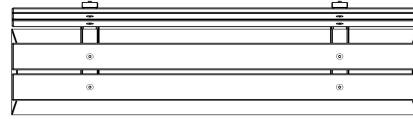

Concrete base plates for bench

This concrete bench is not supplied with a base plate as standard. If you want to place the bench somewhere on its own, it is important to ensure a sturdy or paved surface. You can also order the base plate online. That would ensure that your bench is stable. An additional advantage of a concrete base plate under a bench is that it is easy to keep the area around the bench clean.

HeBlad
www.HeBlad.com
BB.DLAB.ML
gewicht ± 480 KG.

Specifications Bench DeLuxe with backrest Anthracite-Concrete

Product code	BB.DLAB.ML	Material seat	Bamboo
Colour	Anthracite concrete	Seating corner	103 degrees
Dimensions (L x W x H)	180 x 45 x 95 cm	Number of seats	4
Seat height	48,5 cm	Weight	630 kg
Dimensions seat	180 x 30 cm		