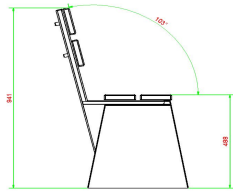

Concrete base plates for bench

This concrete bench is not supplied with a base plate as standard. If you want to place the bench somewhere on its own, it is important to ensure a sturdy or paved surface. You can also order the base plate online. That would ensure that your bench is stable. An additional advantage of a concrete base plate under a bench is that it is easy to keep the area around the bench clean.

HeBlad
www.HeBlad.com
BB.DLAB.ML
gewicht ± 480 KG.

Specifications Bench DeLuxe with backrest Anthracite-Concrete

Product code	BB.DLAB.ML	Material seat	Bamboo
Colour	Anthracite concrete	Seating corner	103 degrees
Dimensions (L x W x H)	180 x 45 x 95 cm	Number of seats	4
Seat height	48,5 cm	Weight	630 kg
Dimensions seat	180 x 30 cm		