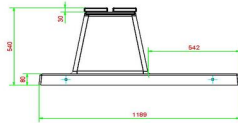

HeBlad
www.HeBlad.com
BB.DLAB.OP.ZL
gewicht ± 1200 KG.

Specifications Bench DeLuxe with bottom plate without backrest Anthracite-Concrete

Product code	BB.DLAB.OP.ZL	Material seat	Bamboo
Colour	Anthracite concrete	Number of seats	4
Dimensions (L x W x H)	219,5 x 119 x 56,5 cm	Dimensions base plate (L x W x H)	1800 x 119 x 8 cm
Seat height	45 cm	Finishing base plate	Smooth concrete
Dimensions seat	180 x 30 cm	Weight	1200 kg

Related products