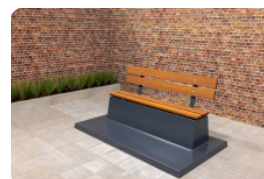

HeBlad
www.HeBlad.com
BB.DLAB.OP.ZL
gewicht ± 1200 KG.

Specifications Bench DeLuxe with bottom plate without backrest Anthracite-Concrete

Product code	BB.DLAB.OP.ZL	Material seat	Bamboo
Colour	Anthracite concrete	Number of seats	4
Dimensions (L x W x H)	219,5 x 119 x 56,5 cm	Dimensions base plate (L x W x H)	1800 x 119 x 8 cm
Seat height	45 cm	Finishing base plate	Smooth concrete
Dimensions seat	180 x 30 cm	Weight	1200 kg

Related products

BB.DLA.OP