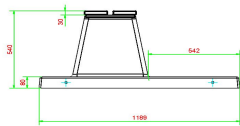

HeBlad
www.HeBlad.com
BB.DLAB.OP.ZL
gewicht ± 1200 KG.

Specifications Bench DeLuxe with bottom plate without backrest Anthracite-Concrete

Product code	BB.DLAB.OP.ZL	Material seat	Bamboo
Colour	Anthracite concrete	Number of seats	4
Dimensions (L x W x H)	219,5 x 119 x 56,5 cm	Dimensions base plate (L x W x H)	1800 x 119 x 8 cm
Seat height	45 cm	Finishing base plate	Smooth concrete
Dimensions seat	180 x 30 cm	Weight	1200 kg

Related products