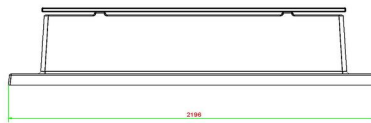

HeBlad
www.HeBlad.com
BB.DLAB.OP.ZL
gewicht ± 1200 KG.

Specifications Bench DeLuxe with bottom plate without backrest Anthracite-Concrete

Product code	BB.DLAB.OP.ZL	Material seat	Bamboo
Colour	Anthracite concrete	Number of seats	4
Dimensions (L x W x H)	219,5 x 119 x 56,5 cm	Dimensions base plate (L x W x H)	1800 x 119 x 8 cm
Seat height	45 cm	Finishing base plate	Smooth concrete
Dimensions seat	180 x 30 cm	Weight	1200 kg

Related products