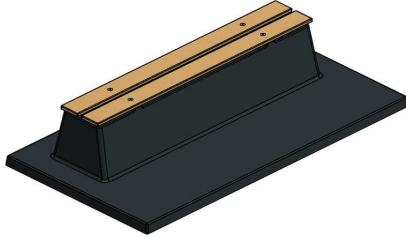

HeBlad
www.HeBlad.com
BB.DLAB.OP.ZL
gewicht ± 1200 KG.

Specifications Bench DeLuxe with bottom plate without backrest Anthracite-Concrete

Product code	BB.DLAB.OP.ZL	Material seat	Bamboo
Colour	Anthracite concrete	Number of seats	4
Dimensions (L x W x H)	219,5 x 119 x 56,5 cm	Dimensions base plate (L x W x H)	1800 x 119 x 8 cm
Seat height	45 cm	Finishing base plate	Smooth concrete
Dimensions seat	180 x 30 cm	Weight	1200 kg

Related products