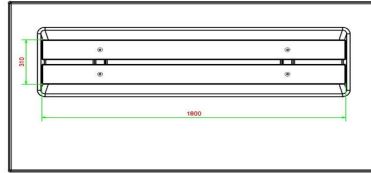

HeBlad
www.HeBlad.com
BB.DLAB.OP.ZL
gewicht ± 1200 KG.

Specifications Bench DeLuxe with bottom plate without backrest Anthracite-Concrete

Product code	BB.DLAB.OP.ZL	Material seat	Bamboo
Colour	Anthracite concrete	Number of seats	4
Dimensions (L x W x H)	219,5 x 119 x 56,5 cm	Dimensions base plate (L x W x H)	1800 x 119 x 8 cm
Seat height	45 cm	Finishing base plate	Smooth concrete
Dimensions seat	180 x 30 cm	Weight	1200 kg

Related products