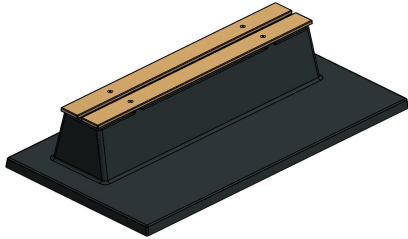

HeBlad
www.HeBlad.com
BB.DLAB.OP.ZL
gewicht ± 1200 KG.

Specifications Bench DeLuxe with bottom plate without backrest Anthracite-Concrete

Product code	BB.DLAB.OP.ZL	Material seat	Bamboo
Colour	Anthracite concrete	Number of seats	4
Dimensions (L x W x H)	219,5 x 119 x 56,5 cm	Dimensions base plate (L x W x H)	1800 x 119 x 8 cm
Seat height	45 cm	Finishing base plate	Smooth concrete
Dimensions seat	180 x 30 cm	Weight	1200 kg

Related products