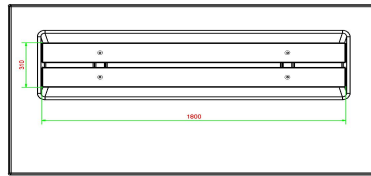

HeBlad
www.HeBlad.com
BB.DLAB.OP.ZL
gewicht ± 1200 KG.

Specifications Bench DeLuxe with bottom plate without backrest Anthracite-Concrete

Product code	BB.DLAB.OP.ZL	Material seat	Bamboo
Colour	Anthracite concrete	Number of seats	4
Dimensions (L x W x H)	219,5 x 119 x 56,5 cm	Dimensions base plate (L x W x H)	1800 x 119 x 8 cm
Seat height	45 cm	Finishing base plate	Smooth concrete
Dimensions seat	180 x 30 cm	Weight	1200 kg

Related products