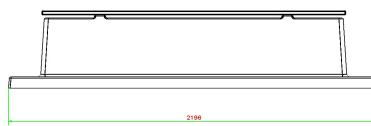

HeBlad
www.HeBlad.com
BB.DLAB.OP.ZL
gewicht ± 1200 KG.

Specifications Bench DeLuxe with bottom plate without backrest Anthracite-Concrete

Product code	BB.DLAB.OP.ZL	Material seat	Bamboo
Colour	Anthracite concrete	Number of seats	4
Dimensions (L x W x H)	219,5 x 119 x 56,5 cm	Dimensions base plate (L x W x H)	1800 x 119 x 8 cm
Seat height	45 cm	Finishing base plate	Smooth concrete
Dimensions seat	180 x 30 cm	Weight	1200 kg

Related products