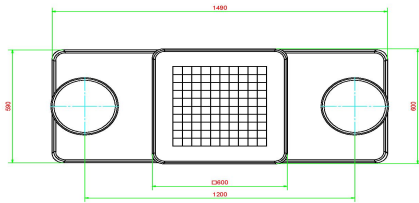

HeBlad
www.HeBlad.com
GT.CK.AB2
Gewicht ± 490 KG.

Specifications Checkers/Drafts Table Anthracite-Concrete (2P)

Product code	GT.CK.AB2	Tabletop thickness	7 cm
Colour	Anthracite concrete	Height tabletop	75 cm
Dimensions (L x W x H)	149 x 59 x 85 cm	Seat height	50 cm
Dimensions tabletop (L x W)	60 x 60 cm	Dimensions base plate (L x W x H)	60 x 60 x 10 cm
Game dimensions	41,5 x 41,5 cm	Weight	425 kg

Related products