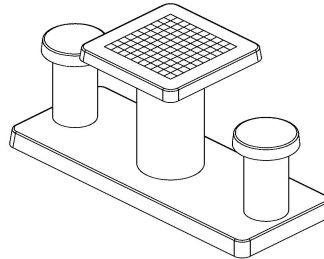

HeBlad
www.HeBlad.com
GT.CK.AB2
Gewicht ± 490 KG.

Specifications Checkers/Drafts Table Anthracite-Concrete (2P)

Product code	GT.CK.AB2	Tabletop thickness	7 cm
Colour	Anthracite concrete	Height tabletop	75 cm
Dimensions (L x W x H)	149 x 59 x 85 cm	Seat height	50 cm
Dimensions tabletop (L x W)	60 x 60 cm	Dimensions base plate (L x W x H)	60 x 60 x 10 cm
Game dimensions	41,5 x 41,5 cm	Weight	425 kg

Related products