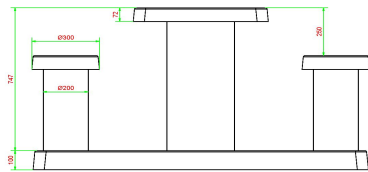

HeBlad
www.HeBlad.com
GT.CK.AB2
Gewicht ± 490 KG.

Specifications Checkers/Drafts Table Anthracite-Concrete (2P)

Product code	GT.CK.AB2	Tabletop thickness	7 cm
Colour	Anthracite concrete	Height tabletop	75 cm
Dimensions (L x W x H)	149 x 59 x 85 cm	Seat height	50 cm
Dimensions tabletop (L x W)	60 x 60 cm	Dimensions base plate (L x W x H)	60 x 60 x 10 cm
Game dimensions	41,5 x 41,5 cm	Weight	425 kg

Related products