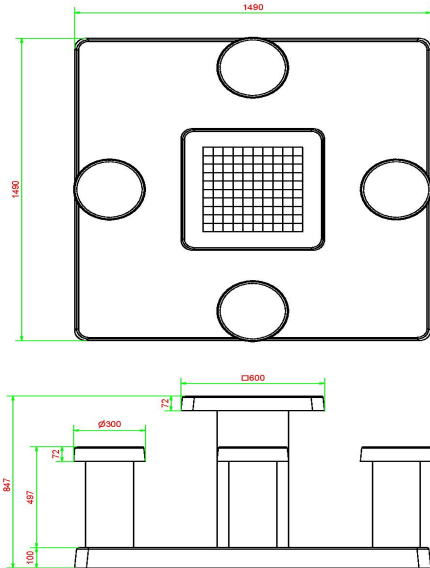

HeBlad
www.HeBlad.com
GT.CK.AB4
± 900 KG.

Specifications Checkers/Drafts Table Anthracite-Concrete (4P)

Product code	GT.CK.AB4	Tabletop thickness	7 cm
Colour	Anthracite concrete	Height tabletop	75 cm
Dimensions (L x W x H)	149 x 149 x 85 cm	Seat height	50 cm
Dimensions tabletop (L x W)	60 x 60 cm	Dimensions base plate (L x W x H)	149 x 149 x 10 cm
Game dimensions	41,5 x 41,5 cm	Weight	900 kg

Related products