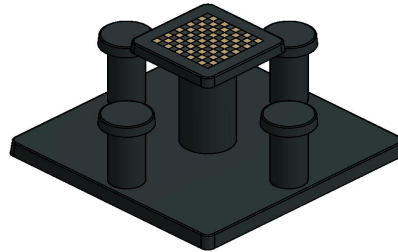

HeBlad
www.HeBlad.com
GT.CK.AB4
± 900 KG.

Specifications Checkers/Drafts Table Anthracite-Concrete (4P)

Product code	GT.CK.AB4	Tabletop thickness	7 cm
Colour	Anthracite concrete	Height tabletop	75 cm
Dimensions (L x W x H)	149 x 149 x 85 cm	Seat height	50 cm
Dimensions tabletop (L x W)	60 x 60 cm	Dimensions base plate (L x W x H)	149 x 149 x 10 cm
Game dimensions	41,5 x 41,5 cm	Weight	900 kg

Related products