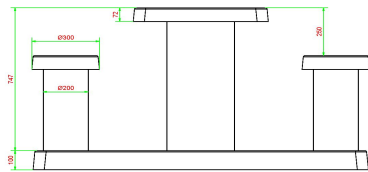

HeBlad
www.HeBlad.com
GT.CK.2
Gewicht ± 490 KG.

Specifications Checkers/Drafts Table Natural Concrete (2P)

Product code	GT.CK.2	Tabletop thickness	7 cm
Colour	Natural concrete	Height tabletop	75 cm
Dimensions (L x W x H)	149 x 59 x 85 cm	Seat height	50 cm
Dimensions tabletop (L x W)	60 x 60 cm	Dimensions base plate (L x W x H)	1490 x 60 x 10 cm
Game dimensions	41,5 x 41,5 cm	Weight	425 kg

Related products