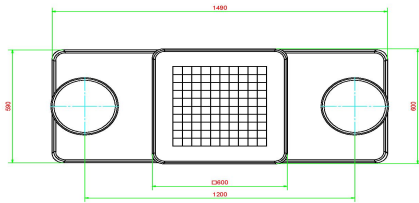

HeBlad
www.HeBlad.com
GT.CK.2
Gewicht ± 490 KG.

Specifications Checkers/Drafts Table Natural Concrete (2P)

Product code	GT.CK.2	Tabletop thickness	7 cm
Colour	Natural concrete	Height tabletop	75 cm
Dimensions (L x W x H)	149 x 59 x 85 cm	Seat height	50 cm
Dimensions tabletop (L x W)	60 x 60 cm	Dimensions base plate (L x W x H)	1490 x 60 x 10 cm
Game dimensions	41,5 x 41,5 cm	Weight	425 kg

Related products