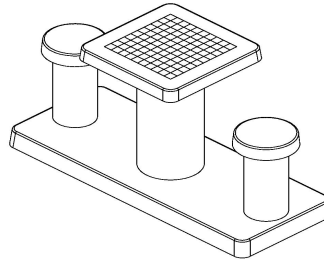

HeBlad
www.HeBlad.com
GT.CK.2
Gewicht ± 490 KG.

Specifications Checkers/Drafts Table Natural Concrete (2P)

Product code	GT.CK.2	Tabletop thickness	7 cm
Colour	Natural concrete	Height tabletop	75 cm
Dimensions (L x W x H)	149 x 59 x 85 cm	Seat height	50 cm
Dimensions tabletop (L x W)	60 x 60 cm	Dimensions base plate (L x W x H)	1490 x 60 x 10 cm
Game dimensions	41,5 x 41,5 cm	Weight	425 kg

Related products