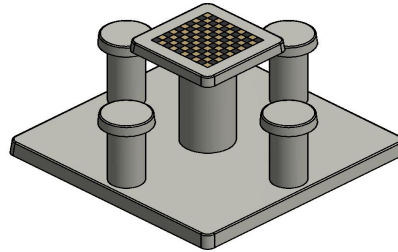

HeBlad
www.HeBlad.com
GT.CK.4

± 900 KG.

Specifications Checkers/Drafts Table Natural Concrete (4P)

Product code	GT.CK.4	Tabletop thickness	7 cm
Colour	Natural concrete	Height tabletop	75 cm
Dimensions (L x W x H)	149 x 149 x 85 cm	Seat height	50 cm
Dimensions tabletop (L x W)	60 x 60 cm	Dimensions base plate (L x W x H)	149 x 149 x 10 cm
Game dimensions	41,5 x 41,5 cm	Weight	900 kg

Related products