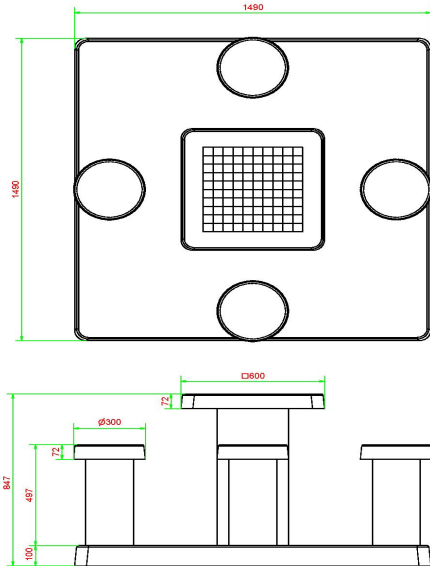

Concrete Checkers table with natural stone

The natural stone that we integrate into the concrete consists of marble and bluestone. This is what the 100 squares are made of, 50 white and 50 black squares, at the top of the checkers table. The concrete base plate measures 149 x 149 cm, the playing surface is measured at a height of 75 cm and you sit at a height of 50 cm from the ground. Let this natural concrete checkers table adorn your garden, square or park. Would you rather choose a different version? No problem! The same checkers table is also available in anthracite concrete colour.

*When you order this checkers table you will receive 1 set of checkers for free.

HeBlad
www.HeBlad.com
GT.CK.4

± 900 KG.

Specifications Checkers/Drafts Table Natural Concrete (4P)

Product code	GT.CK.4	Tabletop thickness	7 cm
Colour	Natural concrete	Height tabletop	75 cm
Dimensions (L x W x H)	149 x 149 x 85 cm	Seat height	50 cm
Dimensions tabletop (L x W)	60 x 60 cm	Dimensions base plate (L x W x H)	149 x 149 x 10 cm
Game dimensions	41,5 x 41,5 cm	Weight	900 kg