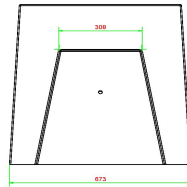

HeBlad
www.HeBlad.com
BB.CH
Gewicht ± 1140 KG.

Specifications Chess Bench, Natural Concrete

Product code	BB.CH	Seat height	50 cm
Colour	Natural concrete	Height tabletop	70 cm
Dimensions (L x W x H)	167 x 67 x 70 cm	Weight	1140 kg
Game dimentions	41,5 x 41,5 cm	Number of seats	2

Related products