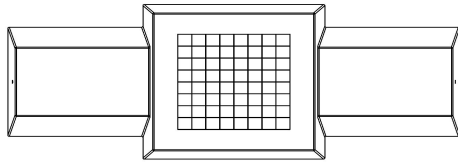

HeBlad
www.HeBlad.com
BB.CH
Gewicht ± 1140 KG.

Specifications Chess Bench, Natural Concrete

Product code	BB.CH	Seat height	50 cm
Colour	Natural concrete	Height tabletop	70 cm
Dimensions (L x W x H)	167 x 67 x 70 cm	Weight	1140 kg
Game dimentions	41,5 x 41,5 cm	Number of seats	2

Related products