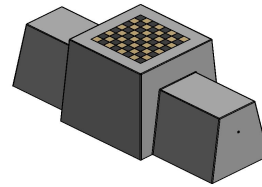

HeBlad
www.HeBlad.com
BB.CH
Gewicht ± 1140 KG.

Specifications Chess Bench, Natural Concrete

Product code	BB.CH	Seat height	50 cm
Colour	Natural concrete	Height tabletop	70 cm
Dimensions (L x W x H)	167 x 67 x 70 cm	Weight	1140 kg
Game dimentions	41,5 x 41,5 cm	Number of seats	2

Related products