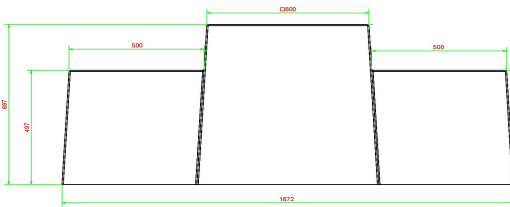

HeBlad
www.HeBlad.com
BB.CH
Gewicht ± 1140 KG.

Specifications Chess Bench, Natural Concrete

Product code	BB.CH	Seat height	50 cm
Colour	Natural concrete	Height tabletop	70 cm
Dimensions (L x W x H)	167 x 67 x 70 cm	Weight	1140 kg
Game dimentions	41,5 x 41,5 cm	Number of seats	2

Related products