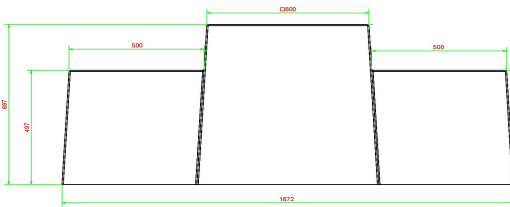

HeBlad
www.HeBlad.com
BB.CH.AB
Gewicht ± 1140 KG.

Specifications Chess Bench, Anthracite-Concrete

Product code	BB.CH.AB	Seat height	50 cm
Colour	Anthracite concrete	Height tabletop	70 cm
Dimensions (L x W x H)	167 x 67 x 70 cm	Weight	1140 kg
Game dimentions	41,5 x 41,5 cm	Number of seats	2

Related products