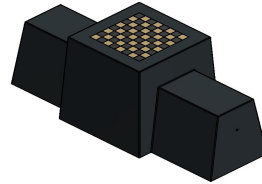

HeBlad
www.HeBlad.com
BB.CH.AB
Gewicht ± 1140 KG.

Specifications Chess Bench, Anthracite-Concrete

Product code	BB.CH.AB	Seat height	50 cm
Colour	Anthracite concrete	Height tabletop	70 cm
Dimensions (L x W x H)	167 x 67 x 70 cm	Weight	1140 kg
Game dimentions	41,5 x 41,5 cm	Number of seats	2

Related products