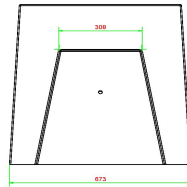

HeBlad
www.HeBlad.com
BB.CH.AB
Gewicht ± 1140 KG.

Specifications Chess Bench, Anthracite-Concrete

Product code	BB.CH.AB	Seat height	50 cm
Colour	Anthracite concrete	Height tabletop	70 cm
Dimensions (L x W x H)	167 x 67 x 70 cm	Weight	1140 kg
Game dimentions	41,5 x 41,5 cm	Number of seats	2

Related products