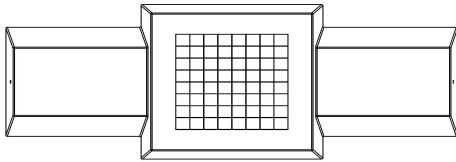

HeBlad
www.HeBlad.com
BB.CH.AB
Gewicht ± 1140 KG.

Specifications Chess Bench, Anthracite-Concrete

Product code	BB.CH.AB	Seat height	50 cm
Colour	Anthracite concrete	Height tabletop	70 cm
Dimensions (L x W x H)	167 x 67 x 70 cm	Weight	1140 kg
Game dimentions	41,5 x 41,5 cm	Number of seats	2

Related products