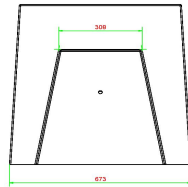

HeBlad
www.HeBlad.com
BB.CK
Gewicht ± 1140 KG.

Specifications Checkers/Drafts Bench, Natural Concrete

Product code	BB.CK	Seat height	50 cm
Colour	Natural concrete	Height tabletop	70 cm
Dimensions (L x W x H)	167 x 67 x 70 cm	Weight	1140 kg
Game dimentions	41,5 x 41,5 cm	Number of seats	2

Related products