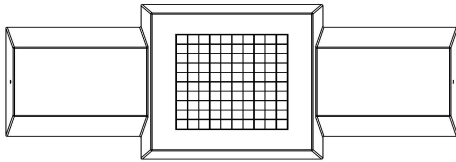

HeBlad
www.HeBlad.com
BB.CK
Gewicht ± 1140 KG.

Specifications Checkers/Drafts Bench, Natural Concrete

Product code	BB.CK	Seat height	50 cm
Colour	Natural concrete	Height tabletop	70 cm
Dimensions (L x W x H)	167 x 67 x 70 cm	Weight	1140 kg
Game dimentions	41,5 x 41,5 cm	Number of seats	2

Related products