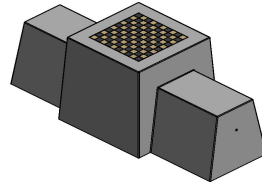

HeBlad
www.HeBlad.com
BB.CK
Gewicht ± 1140 KG.

Specifications Checkers/Drafts Bench, Natural Concrete

Product code	BB.CK	Seat height	50 cm
Colour	Natural concrete	Height tabletop	70 cm
Dimensions (L x W x H)	167 x 67 x 70 cm	Weight	1140 kg
Game dimentions	41,5 x 41,5 cm	Number of seats	2

Related products