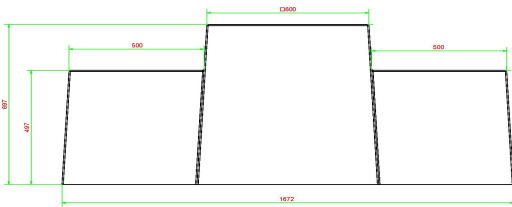

HeBlad
www.HeBlad.com
BB.CK
Gewicht ± 1140 KG.

Specifications Checkers/Drafts Bench, Natural Concrete

Product code	BB.CK	Seat height	50 cm
Colour	Natural concrete	Height tabletop	70 cm
Dimensions (L x W x H)	167 x 67 x 70 cm	Weight	1140 kg
Game dimentions	41,5 x 41,5 cm	Number of seats	2

Related products