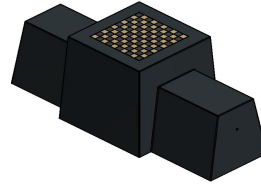

HeBlad
www.HeBlad.com
BB.CK.AB
Gewicht ± 1140 KG.

Specifications Checkers/Drafts Bench, Anthracite-Concrete

Product code	BB.CK.AB	Seat height	50 cm
Colour	Anthracite concrete	Height tabletop	70 cm
Dimensions (L x W x H)	167 x 67 x 70 cm	Weight	1140 kg
Number of seats	2		

Related products