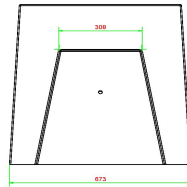

HeBlad
www.HeBlad.com
BB.CK.AB
Gewicht ± 1140 KG.

Specifications Checkers/Drafts Bench, Anthracite-Concrete

Product code	BB.CK.AB	Seat height	50 cm
Colour	Anthracite concrete	Height tabletop	70 cm
Dimensions (L x W x H)	167 x 67 x 70 cm	Weight	1140 kg
Number of seats	2		