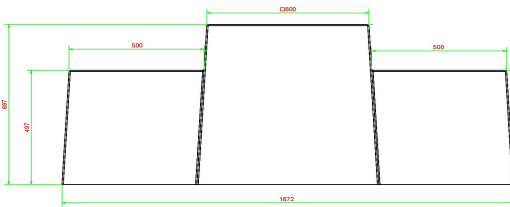

HeBlad
www.HeBlad.com
BB.CK.AB
Gewicht ± 1140 KG.

Specifications Checkers/Drafts Bench, Anthracite-Concrete

Product code	BB.CK.AB	Seat height	50 cm
Colour	Anthracite concrete	Height tabletop	70 cm
Dimensions (L x W x H)	167 x 67 x 70 cm	Weight	1140 kg
Number of seats	2		