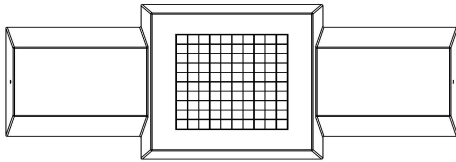

The safety and sturdiness of the checker bank

Because the checker bank consists of one piece of concrete, this bank can very well be used multifunctionally on your site. In addition to its function as a game table or rest area, the bench can be used perfectly to protect your building. If you place the checker bank in front of a vulnerable part of your building, it makes a very good protection against ram raids for example. The placement also has a deterring effect.

HeBlad
www.HeBlad.com
BB.CK.AB
Gewicht ± 1140 KG.

Specifications Checkers/Drafts Bench, Anthracite-Concrete

Product code	BB.CK.AB	Seat height	50 cm
Colour	Anthracite concrete	Height tabletop	70 cm
Dimensions (L x W x H)	167 x 67 x 70 cm	Weight	1140 kg
Number of seats	2		