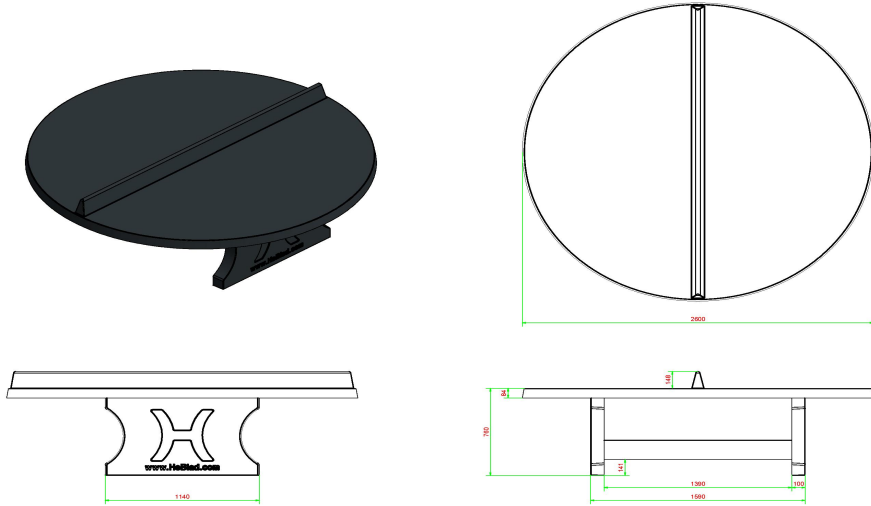

HeBlad
www.HeBlad.com
PP.R.AB
Gewicht ± 1570 KG

Specifications Round Ping-Pong table Anthracite-Concrete

Product code	PP.R.AB	Height tabletop	76 cm
Colour	Anthracite concrete	Height of the net	14,75 cm
Dimension playing surface (L x W)	∅ 260 cm	Weight	1570 kg
Dimensions bottom of playing surface	∅ 264 cm	Distance legs	149 cm (center to center)
Tabletop thickness	8,4 cm		

Related products