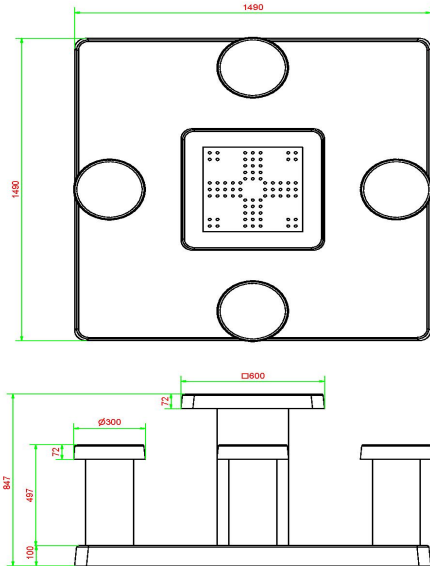

HeBlad
www.HeBlad.com
GT.LD.4

± 900 KG.

Specifications Ludo Game Table Naturel Concrete (4P)

Product code	GT.LD.4	Tabletop thickness	7 cm
Colour	Natural concrete	Height tabletop	75 cm
Dimensions (L x W x H)	149 x 149 x 85 cm	Seat height	50 cm
Dimensions tabletop (L x W)	60 x 60 cm	Dimensions base plate (L x W x H)	149 x 149 x 100 mm
Game dimentions	41,5 x 41,5 cm	Weight	900 kg

Related products