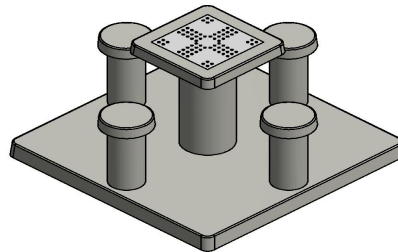

HeBlad
www.HeBlad.com
GT.LD.4

± 900 KG.

Specifications Ludo Game Table Naturel Concrete (4P)

Product code	GT.LD.4	Tabletop thickness	7 cm
Colour	Natural concrete	Height tabletop	75 cm
Dimensions (L x W x H)	149 x 149 x 85 cm	Seat height	50 cm
Dimensions tabletop (L x W)	60 x 60 cm	Dimensions base plate (L x W x H)	149 x 149 x 100 mm
Game dimentions	41,5 x 41,5 cm	Weight	900 kg

Related products