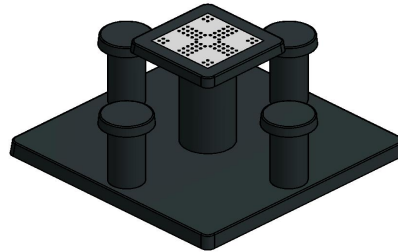

Ludo Game Table Anthracite-Concrete (4P)

Product code: GT.LD.AB4

What a beauty, this anthracite concrete ludo table. The square game table top in combination with the round leg and round seats makes the design unique. The integrated game board has bright ludo colours, making the table a real eye-catcher on your schoolyard, in the park, in the garden or on your camping site. The four stools are perfectly adjusted to the table height, have the ideal seat height and the perfect distance to the game. This well-coordinated height also makes the anthracite concrete ludo table very suitable as a regular garden table.

By combining different gaming tables you broaden the gaming options for your visitors. For the athletes, foot volleyball is a fitting challenge and the familiar ping

pong tables are always a success.

Additional seating next to the anthracite concrete ludo table

HeBlad
www.HeBlad.com
GT.LD.AB4
± 900 KG.

Specifications Ludo Game Table Anthracite-Concrete (4P)

Product code	GT.LD.AB4	Tabletop thickness	7 cm
Colour	Anthracite concrete	Height tabletop	75 cm
Dimensions (L x W x H)	149 x 149 x 85 cm	Seat height	50 cm
Dimensions tabletop (L x W)	60 x 60 cm	Dimensions base plate (L x W x H)	149 x 149 x 100 cm
Game dimensions	41,5 x 41,5 cm	Weight	900 kg