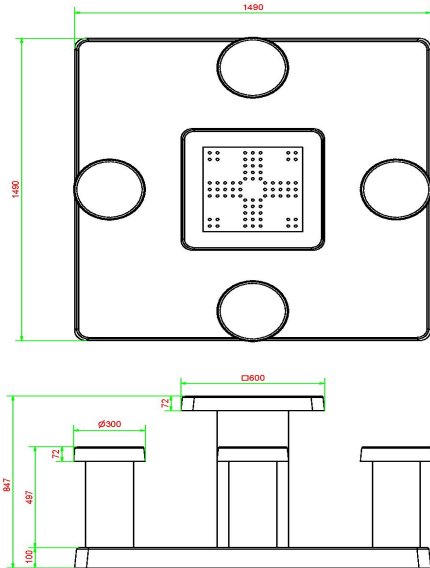

HeBlad
www.HeBlad.com
GT.LD.AB4
± 900 KG.

Specifications Ludo Game Table Anthracite-Concrete (4P)

Product code	GT.LD.AB4	Tabletop thickness	7 cm
Colour	Anthracite concrete	Height tabletop	75 cm
Dimensions (L x W x H)	149 x 149 x 85 cm	Seat height	50 cm
Dimensions tabletop (L x W)	60 x 60 cm	Dimensions base plate (L x W x H)	149 x 149 x 100 cm
Game dimensions	41,5 x 41,5 cm	Weight	900 kg