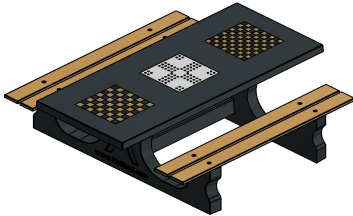

HeBlad
www.HeBlad.com
PS_DLAB_GT.132
± 780 KG.

Specifications Multi Gaming table (1-3-2) DeLuxe Anthracite-Concrete

Product code	PS.DLAB.GT.132	Height tabletop	75 cm
Colour	Anthracite concrete	Seat height	50 cm
Dimensions (L x W x H)	210 x 193 x 75 cm	Material seat	Bamboo
Dimensions tabletop (L x W)	210 x 90 cm	Distance legs	111 cm (center to center)
Game dimensions	41,5 x 41,5 cm	Weight	780 kg

Related products 7 cm