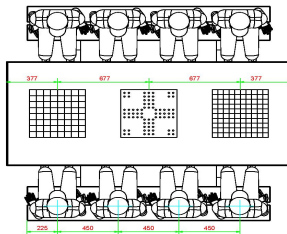

Do you prefer a smaller table, but do you still want a games table? At HeBlad we have provided you with a wide range to choose from. How about the chess table, ludo table or checkers table as a separate product? These tables are available in two or four-person versions and in the colours natural concrete and anthracite concrete.

HeBlad
www.HeBlad.com
PS_DLAB_GT.132
± 780 KG.

Specifications Multi Gaming table (1-3-2) DeLuxe Anthracite-Concrete

Product code	PS.DLAB.GT.132	Height tabletop	75 cm
Colour	Anthracite concrete	Seat height	50 cm
Dimensions (L x W x H)	210 x 193 x 75 cm	Material seat	Bamboo
Dimensions tabletop (L x W)	210 x 90 cm	Distance legs	111 cm (center to center)
Game dimensions	41,5 x 41,5 cm	Weight	780 kg