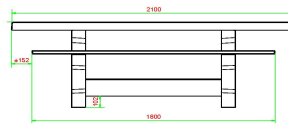

Do you prefer a smaller table, but do you still want a games table? At HeBlad we have provided you with a wide range to choose from. How about the chess table, ludo table or checkers table as a separate product? These tables are available in two or four-person versions and in the colours natural concrete and anthracite concrete.

HeBlad
www.HeBlad.com
PS_DLAB_GT.132
± 780 KG.

Specifications Multi Gaming table (1-3-2) DeLuxe Anthracite-Concrete

Product code	PS.DLAB.GT.132	Height tabletop	75 cm
Colour	Anthracite concrete	Seat height	50 cm
Dimensions (L x W x H)	210 x 193 x 75 cm	Material seat	Bamboo
Dimensions tabletop (L x W)	210 x 90 cm	Distance legs	111 cm (center to center)
Game dimensions	41,5 x 41,5 cm	Weight	780 kg