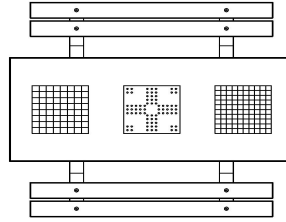

Do you prefer a smaller table, but do you still want a games table? At HeBlad we have provided you with a wide range to choose from. How about the chess table, ludo table or checkers table as a separate product? These tables are available in two or four-person versions and in the colours natural concrete and anthracite concrete.

HeBlad
www.HeBlad.com
PS_DLAB_GT.132
± 780 KG.

Specifications Multi Gaming table (1-3-2) DeLuxe Anthracite-Concrete

Product code	PS.DLAB.GT.132	Height tabletop	75 cm
Colour	Anthracite concrete	Seat height	50 cm
Dimensions (L x W x H)	210 x 193 x 75 cm	Material seat	Bamboo
Dimensions tabletop (L x W)	210 x 90 cm	Distance legs	111 cm (center to center)
Game dimensions	41,5 x 41,5 cm	Weight	780 kg