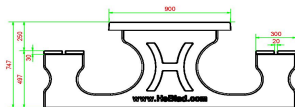

Do you prefer a smaller table, but do you still want a games table? At HeBlad we have provided you with a wide range to choose from. How about the chess table, ludo table or checkers table as a separate product? These tables are available in two or four-person versions and in the colours natural concrete and anthracite concrete.

HeBlad
www.HeBlad.com
PS_DLAB_GT.132
± 780 KG.

Specifications Multi Gaming table (1-3-2) DeLuxe Anthracite-Concrete

Product code	PS.DLAB.GT.132	Height tabletop	75 cm
Colour	Anthracite concrete	Seat height	50 cm
Dimensions (L x W x H)	210 x 193 x 75 cm	Material seat	Bamboo
Dimensions tabletop (L x W)	210 x 90 cm	Distance legs	111 cm (center to center)
Game dimensions	41,5 x 41,5 cm	Weight	780 kg