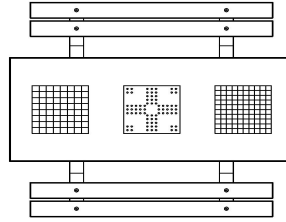

Explanation of the codes:

- 1 = Chess game
- 2 = Checkers game
- 3 = Ludo game

1 set is included per game (chess pieces, checkers and Ludo pawns)

The games table is also available in anthracite concrete. At the games table you can choose which game sheet you want to have collapsed in which place. Would you prefer a different layout? Please contact us.

HeBlad
www.HeBlad.com
PS.DL.GT.132
± 780 KG.

Specifications Multi Gaming table (1-3-2) DeLuxe

Product code	PS.DL.GT.132	Height tabletop	75 cm
Colour	Natural concrete	Seat height	50 cm
Dimensions (L x W x H)	210 x 193 x 75 cm	Material seat	Bamboo
Dimensions tabletop (L x W)	210 x 90 cm	Distance legs	111 cm (center to center)
Game dimentions	41,5 x 41,5 cm	Weight	780 kg
Tabletop thickness	7 cm		