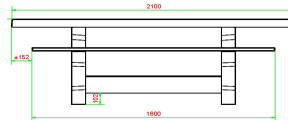

Explanation of the codes:

- 1 = Chess game
- 2 = Checkers game
- 3 = Ludo game

1 set is included per game (chess pieces, checkers and Ludo pawns)

The games table is also available in anthracite concrete. At the games table you can choose which game sheet you want to have collapsed in which place. Would you prefer a different layout? Please contact us.

HeBlad
www.HeBlad.com
PS.DL.GT.132
± 780 KG.

Specifications Multi Gaming table (1-3-2) DeLuxe

Product code	PS.DL.GT.132	Height tabletop	75 cm
Colour	Natural concrete	Seat height	50 cm
Dimensions (L x W x H)	210 x 193 x 75 cm	Material seat	Bamboo
Dimensions tabletop (L x W)	210 x 90 cm	Distance legs	111 cm (center to center)
Game dimentions	41,5 x 41,5 cm	Weight	780 kg
Tabletop thickness	7 cm		