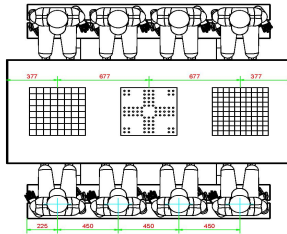

HeBlad
www.HeBlad.com
PS.DL.GT.132
± 780 KG.

Specifications Multi Gaming table (1-3-2) DeLuxe

Product code	PS.DL.GT.132	Height tabletop	75 cm
Colour	Natural concrete	Seat height	50 cm
Dimensions (L x W x H)	210 x 193 x 75 cm	Material seat	Bamboo
Dimensions tabletop (L x W)	210 x 90 cm	Distance legs	111 cm (center to center)
Game dimentions	41,5 x 41,5 cm	Weight	780 kg
Tabletop thickness	7 cm		