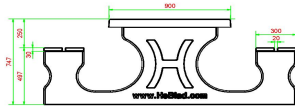

Explanation of the codes:

- 1 = Chess game
- 2 = Checkers game
- 3 = Ludo game

1 set is included per game (chess pieces, checkers and Ludo pawns)

The games table is also available in anthracite concrete. At the games table you can choose which game sheet you want to have collapsed in which place. Would you prefer a different layout? Please contact us.

HeBlad
www.HeBlad.com
PS.DL.GT.132
± 780 KG.

Specifications Multi Gaming table (1-3-2) DeLuxe

Product code	PS.DL.GT.132	Height tabletop	75 cm
Colour	Natural concrete	Seat height	50 cm
Dimensions (L x W x H)	210 x 193 x 75 cm	Material seat	Bamboo
Dimensions tabletop (L x W)	210 x 90 cm	Distance legs	111 cm (center to center)
Game dimentions	41,5 x 41,5 cm	Weight	780 kg
Tabletop thickness	7 cm		