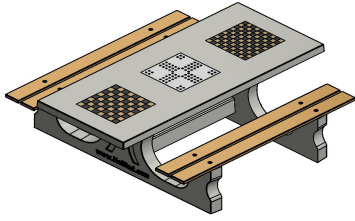

Explanation of the codes:

- 1 = Chess game
- 2 = Checkers game
- 3 = Ludo game

1 set is included per game (chess pieces, checkers and Ludo pawns)

The games table is also available in anthracite concrete. At the games table you can choose which game sheet you want to have collapsed in which place. Would you prefer a different layout? Please contact us.

HeBlad
www.HeBlad.com
PS.DL.GT.132
± 780 KG.

Specifications Multi Gaming table (1-3-2) DeLuxe

Product code	PS.DL.GT.132	Height tabletop	75 cm
Colour	Natural concrete	Seat height	50 cm
Dimensions (L x W x H)	210 x 193 x 75 cm	Material seat	Bamboo
Dimensions tabletop (L x W)	210 x 90 cm	Distance legs	111 cm (center to center)
Game dimentions	41,5 x 41,5 cm	Weight	780 kg
Tabletop thickness	7 cm		