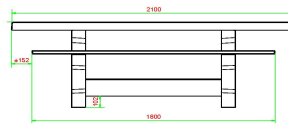

HeBlad
www.HeBlad.com
PS.DL.GT.111
± 780 KG.

Specifications Multi Gaming table (1-1-1) DeLuxe

Product code	PS.DL.GT.111	Height tabletop	75 cm
Colour	Natural concrete	Seat height	50 cm
Dimensions (L x W x H)	210 x 193 x 75 cm	Material seat	Bamboo
Dimensions tabletop (L x W)	210 x 90 cm	Distance legs	111 cm (center to center)
Game dimentions	41,5 x 41,5 cm	Weight	780 kg
Tabletop thickness	7 cm		

Related products