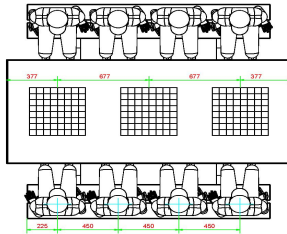

HeBlad
www.HeBlad.com
PS.DL.GT.111
± 780 KG.

Specifications Multi Gaming table (1-1-1) DeLuxe

Product code	PS.DL.GT.111	Height tabletop	75 cm
Colour	Natural concrete	Seat height	50 cm
Dimensions (L x W x H)	210 x 193 x 75 cm	Material seat	Bamboo
Dimensions tabletop (L x W)	210 x 90 cm	Distance legs	111 cm (center to center)
Game dimentions	41,5 x 41,5 cm	Weight	780 kg
Tabletop thickness	7 cm		

Related products