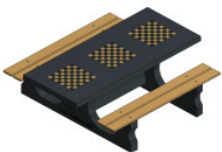

Related products

PS.DLAB.GT.111