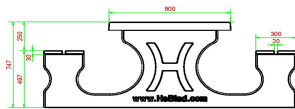

HeBlad
www.HeBlad.com
PS.DL.GT.111
± 780 KG.

Specifications Multi Gaming table (1-1-1) DeLuxe

Product code	PS.DL.GT.111	Height tabletop	75 cm
Colour	Natural concrete	Seat height	50 cm
Dimensions (L x W x H)	210 x 193 x 75 cm	Material seat	Bamboo
Dimensions tabletop (L x W)	210 x 90 cm	Distance legs	111 cm (center to center)
Game dimentions	41,5 x 41,5 cm	Weight	780 kg
Tabletop thickness	7 cm		

Related products