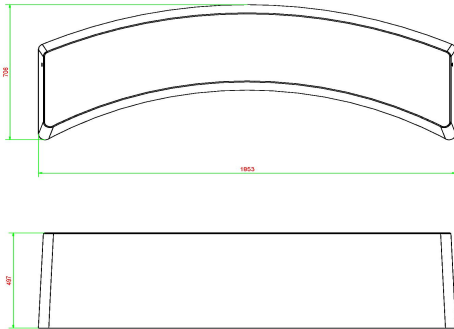

HeBlad
www.HeBlad.com
BB.ST.OV
gewicht ± 900 KG.

Specifications Bench natural concrete oval

Product code	BB.ST.OV	Material seat	Concrete
Colour	Natural concrete	Number of seats	4
Dimensions (L x W x H)	185 x 70 x 50 cm	Weight	900 kg
Seat height	50 cm		

Related products