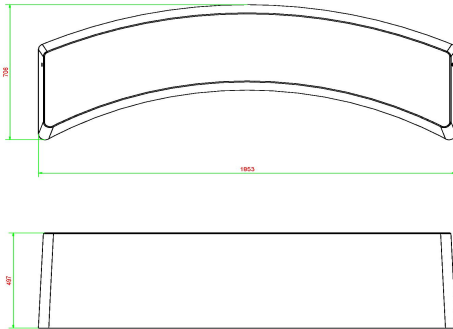

Delivery concrete bench

HeBlad produces all products in our own factory, which is why we almost always

HeBlad BV
Diamantweg 22
NL - 5527 LC Hapert
T. +31 497 - 36 08 08
info@HeBlad.com
www.HeBlad.com

deliver from stock. We have a delivery time of 0 to 4 working weeks in the Netherlands. This may be different in the UK, so be sure to consult the terms and conditions of delivery or contact us for a delivery date.

HeBlad
www.HeBlad.com
BB.STAB.OV
gewicht ± 900 KG.

Specifications Bench standard oval anthracite-concrete

Product code	BB.STAB.OV	Material seat	Concrete
Colour	Anthracite concrete	Number of seats	4
Dimensions (L x W x H)	185 x 70 x 50 cm	Weight	900 kg
Seat height	50 cm		