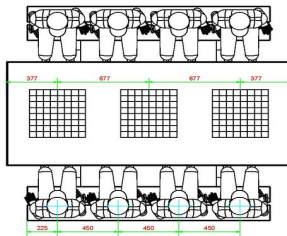

Multi-Games Table (1-1-1) DeLuxe
Anthracite-Concrete

Product code: PS.DLAB.GT.111

HeBlad
www.HeBlad.com
PS.DLAB.GT.111
± 780 KG.

Specifications Multi-Games Table (1-1-1) DeLuxe Anthracite-Concrete

Product code	PS.DLAB.GT.111	Height tabletop	75 cm
Colour	Anthracite concrete	Seat height	50 cm
Dimensions (L x W x H)	210 x 193 x 75 cm	Material seat	Bamboo
Dimensions tabletop (L x W)	210 x 90 cm	Distance legs	111 cm (center to center)
Tabletop thickness	7 cm	Weight	780 kg