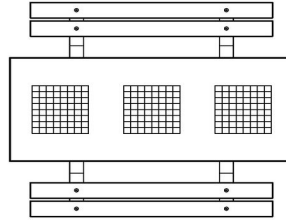

Multi-Games Table (1-1-1) DeLuxe
Anthracite-Concrete

Product code: PS.DLAB.GT.111

HeBlad
www.HeBlad.com
PS.DLAB.GT.111
± 780 KG.

Specifications Multi-Games Table (1-1-1) DeLuxe Anthracite-Concrete

Product code	PS.DLAB.GT.111	Height tabletop	75 cm
Colour	Anthracite concrete	Seat height	50 cm
Dimensions (L x W x H)	210 x 193 x 75 cm	Material seat	Bamboo
Dimensions tabletop (L x W)	210 x 90 cm	Distance legs	111 cm (center to center)
Tabletop thickness	7 cm	Weight	780 kg

Related products

PS.DL.GT.132

BB.CH.AB

GT.CH.Pieces

GT.CK.2

GT.LD.AB4