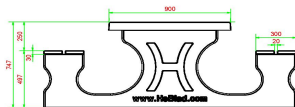

Multi-Games Table (1-1-1) DeLuxe
Anthracite-Concrete

Product code: PS.DLAB.GT.111

HeBlad
www.HeBlad.com
PS_DLAB_GT.111
± 780 KG.

Specifications Multi-Games Table (1-1-1) DeLuxe Anthracite-Concrete

Product code	PS.DLAB.GT.111	Height tabletop	75 cm
Colour	Anthracite concrete	Seat height	50 cm
Dimensions (L x W x H)	210 x 193 x 75 cm	Material seat	Bamboo
Dimensions tabletop (L x W)	210 x 90 cm	Distance legs	111 cm (center to center)
Game dimensions	41,5 x 41,5 cm	Weight	780 kg

Related products 7 cm

PS.DL.GT.132

BB.CH.AB

GT.CH.Pieces

GT.CK.2

GT.LD.AB4