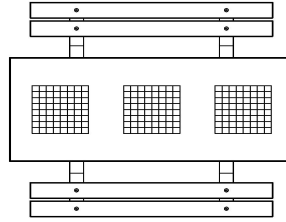

Multi-Games Table (1-1-1) DeLuxe
Anthracite-Concrete

Product code: PS.DLAB.GT.111

HeBlad
www.HeBlad.com
PS_DLAB_GT.111
± 780 KG.

Specifications Multi-Games Table (1-1-1) DeLuxe Anthracite-Concrete

Product code	PS.DLAB.GT.111	Height tabletop	75 cm
Colour	Anthracite concrete	Seat height	50 cm
Dimensions (L x W x H)	210 x 193 x 75 cm	Material seat	Bamboo
Dimensions tabletop (L x W)	210 x 90 cm	Distance legs	111 cm (center to center)
Game dimensions	41,5 x 41,5 cm	Weight	780 kg

Related products 7 cm

PS.DL.GT.132

BB.CH.AB

GT.CH.Pieces

GT.CK.2

GT.LD.AB4