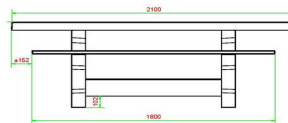

Multi-Games Table (1-1-1) DeLuxe
Anthracite-Concrete

Product code: PS.DLAB.GT.111

HeBlad
www.HeBlad.com
PS.DLAB.GT.111
± 780 KG.

Specifications Multi-Games Table (1-1-1) DeLuxe Anthracite-Concrete

Product code	PS.DLAB.GT.111	Height tabletop	75 cm
Colour	Anthracite concrete	Seat height	50 cm
Dimensions (L x W x H)	210 x 193 x 75 cm	Material seat	Bamboo
Dimensions tabletop (L x W)	210 x 90 cm	Distance legs	111 cm (center to center)
Tabletop thickness	7 cm	Weight	780 kg