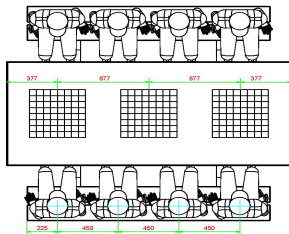

Multi-Games Table (1-1-1) DeLuxe
Anthracite-Concrete

Product code: PS.DLAB.GT.111

HeBlad
www.HeBlad.com
PS_DLAB_GT.111
± 780 KG.

Specifications Multi-Games Table (1-1-1) DeLuxe Anthracite-Concrete

Product code	PS.DLAB.GT.111	Height tabletop	75 cm
Colour	Anthracite concrete	Seat height	50 cm
Dimensions (L x W x H)	210 x 193 x 75 cm	Material seat	Bamboo
Dimensions tabletop (L x W)	210 x 90 cm	Distance legs	111 cm (center to center)
Game dimensions	41,5 x 41,5 cm	Weight	780 kg

Related products 7 cm

PS.DL.GT.132

BB.CH.AB

GT.CH.Pieces

GT.CK.2

GT.LD.AB4