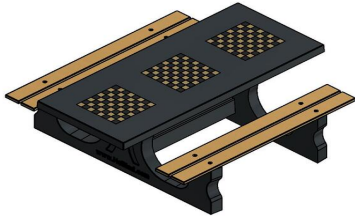

Multi-Games Table (1-1-1) DeLuxe
Anthracite-Concrete

Product code: PS.DLAB.GT.111

HeBlad
www.HeBlad.com
PS.DLAB.GT.111
± 780 KG.

Specifications Multi-Games Table (1-1-1) DeLuxe Anthracite-Concrete

Product code	PS.DLAB.GT.111	Height tabletop	75 cm
Colour	Anthracite concrete	Seat height	50 cm
Dimensions (L x W x H)	210 x 193 x 75 cm	Material seat	Bamboo
Dimensions tabletop (L x W)	210 x 90 cm	Distance legs	111 cm (center to center)
Tabletop thickness	7 cm	Weight	780 kg

Related products

PS.DL.GT.132

BB.CH.AB

GT.CH.Pieces

GT.CK.2

GT.LD.AB4