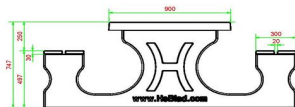

Multi-Games Table (1-1-1) DeLuxe
Anthracite-Concrete

Product code: PS.DLAB.GT.111

HeBlad
www.HeBlad.com
PS.DLAB.GT.111
± 780 KG.

Specifications Multi-Games Table (1-1-1) DeLuxe Anthracite-Concrete

Product code	PS.DLAB.GT.111	Height tabletop	75 cm
Colour	Anthracite concrete	Seat height	50 cm
Dimensions (L x W x H)	210 x 193 x 75 cm	Material seat	Bamboo
Dimensions tabletop (L x W)	210 x 90 cm	Distance legs	111 cm (center to center)
Tabletop thickness	7 cm	Weight	780 kg