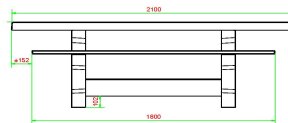

Multi-Games Table (1-1-1) DeLuxe
Anthracite-Concrete

Product code: PS.DLAB.GT.111

HeBlad
www.HeBlad.com
PS_DLAB_GT.111
± 780 KG.

Specifications Multi-Games Table (1-1-1) DeLuxe Anthracite-Concrete

Product code	PS.DLAB.GT.111	Height tabletop	75 cm
Colour	Anthracite concrete	Seat height	50 cm
Dimensions (L x W x H)	210 x 193 x 75 cm	Material seat	Bamboo
Dimensions tabletop (L x W)	210 x 90 cm	Distance legs	111 cm (center to center)
Game dimensions	41,5 x 41,5 cm	Weight	780 kg

Related products 7 cm

PS.DL.GT.132

BB.CH.AB

GT.CH.Pieces

GT.CK.2

GT.LD.AB4