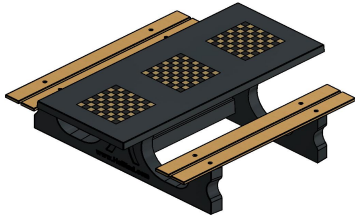

Multi-Games Table (1-1-1) DeLuxe
Anthracite-Concrete

Product code: PS.DLAB.GT.111

HeBlad
www.HeBlad.com
PS_DLAB_GT.111
± 780 KG.

Specifications Multi-Games Table (1-1-1) DeLuxe Anthracite-Concrete

Product code	PS.DLAB.GT.111	Height tabletop	75 cm
Colour	Anthracite concrete	Seat height	50 cm
Dimensions (L x W x H)	210 x 193 x 75 cm	Material seat	Bamboo
Dimensions tabletop (L x W)	210 x 90 cm	Distance legs	111 cm (center to center)
Game dimensions	41,5 x 41,5 cm	Weight	780 kg

Related products 7 cm

PS.DL.GT.132

BB.CH.AB

GT.CH.Pieces

GT.CK.2

GT.LD.AB4