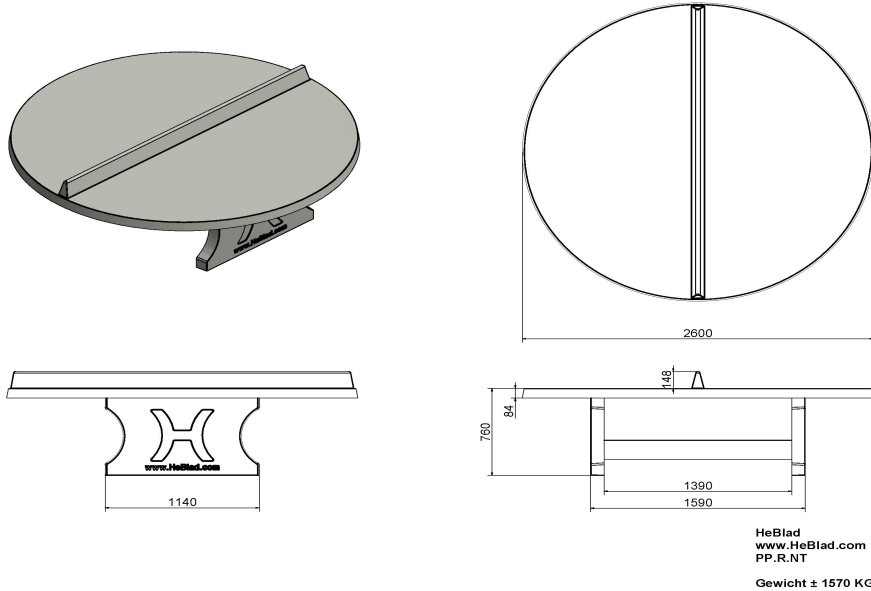

Why a base plate?

Combine the round, concrete ping pong table with a sturdy base plate. The base plate reduces the risk of slipping and also makes maintenance a lot easier. This means you do not have to mow under the table and no weeds can grow there. Our base plates are available in the colours natural concrete or anthracite concrete. Bottom plates are always optional and must be ordered separately, they are not included in the price of the game table.

Specifications Round Ping-pong table in Natural Concrete

Product code	PP.R.NT	Height tabletop	76 cm
Colour	Natural concrete	Height of the net	14,75 cm
Dimension playing surface (L x W)	∅ 260 cm	Weight	1570 kg
Dimensions bottom of playing surface	∅ 264 cm	Distance legs	149 cm (center to center)
Tabletop thickness	8,4 cm		