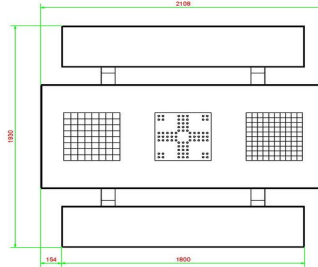

HeBlad
www.HeBlad.com
PS.ST.GT.132
± 950 KG.

Specifications Multi Gaming table (1-3-2) Standard

Product code	PS.ST.GT.132	Height tabletop	75 cm
Colour	Natural concrete	Seat height	50 cm
Dimensions (L x W x H)	210 x 193 x 75 cm	Material seat	Concrete
Dimensions tabletop (L x W)	210 x 90 cm	Distance legs	111 cm (center to center)
Game dimentions	41,5 x 41,5 cm	Weight	950 kg
Tabletop thickness	7 cm		

Related products