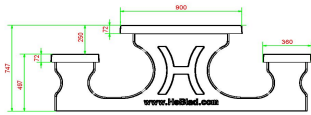

Mix with the multi-game table (1-3-2) standard

If you choose to order multiple multi-game tables at the same time, you will receive an attractive discount. Don't hesitate to contact us to inform about the options and discounts we offer when you combine multiple HeBlad products.

HeBlad
www.HeBlad.com
PS.ST.GT.132
± 950 KG.

Specifications Multi Gaming table (1-3-2) Standard

Product code	PS.ST.GT.132	Height tabletop	75 cm
Colour	Natural concrete	Seat height	50 cm
Dimensions (L x W x H)	210 x 193 x 75 cm	Material seat	Concrete
Dimensions tabletop (L x W)	210 x 90 cm	Distance legs	111 cm (center to center)
Game dimensions	41,5 x 41,5 cm	Weight	950 kg
Tabletop thickness	7 cm		