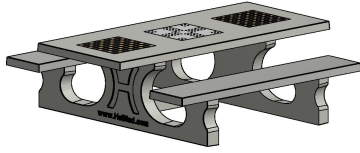

HeBlad
www.HeBlad.com
PS.ST.GT.132
± 950 KG.

Specifications Multi Gaming table (1-3-2) Standard

Product code	PS.ST.GT.132	Height tabletop	75 cm
Colour	Natural concrete	Seat height	50 cm
Dimensions (L x W x H)	210 x 193 x 75 cm	Material seat	Concrete
Dimensions tabletop (L x W)	210 x 90 cm	Distance legs	111 cm (center to center)
Game dimensions	41,5 x 41,5 cm	Weight	950 kg
Tabletop thickness	7 cm		

Related products