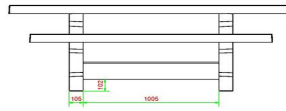

HeBlad
www.HeBlad.com
PS.ST.GT.132
± 950 KG.

Specifications Multi Gaming table (1-3-2) Standard

Product code	PS.ST.GT.132	Height tabletop	75 cm
Colour	Natural concrete	Seat height	50 cm
Dimensions (L x W x H)	210 x 193 x 75 cm	Material seat	Concrete
Dimensions tabletop (L x W)	210 x 90 cm	Distance legs	111 cm (center to center)
Game dimentions	41,5 x 41,5 cm	Weight	950 kg
Tabletop thickness	7 cm		

Related products