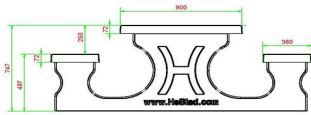

HeBlad
www.HeBlad.com
PS.ST.GT.132
± 950 KG.

Specifications Multi Gaming table (1-3-2) Standard

Product code	PS.ST.GT.132	Height tabletop	75 cm
Colour	Natural concrete	Seat height	50 cm
Dimensions (L x W x H)	210 x 193 x 75 cm	Material seat	Concrete
Dimensions tabletop (L x W)	210 x 90 cm	Distance legs	111 cm (center to center)
Game dimentions	41,5 x 41,5 cm	Weight	950 kg
Tabletop thickness	7 cm		

Related products