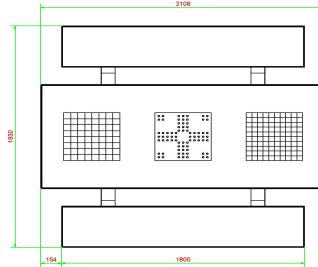

HeBlad
www.HeBlad.com
PS.ST.GT.132
± 950 KG.

Specifications Multi Gaming table (1-3-2) Standard

Product code	PS.ST.GT.132	Height tabletop	75 cm
Colour	Natural concrete	Seat height	50 cm
Dimensions (L x W x H)	210 x 193 x 75 cm	Material seat	Concrete
Dimensions tabletop (L x W)	210 x 90 cm	Distance legs	111 cm (center to center)
Game dimensions	41,5 x 41,5 cm	Weight	950 kg
Tabletop thickness	7 cm		