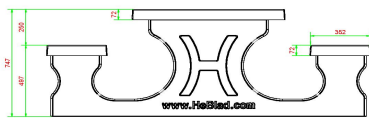

Multi games table, picnic set or ping pong table

In addition to the standard version of the multi-game table in natural or anthracite concrete, you can also opt for extra seating comfort. The multi-game table (1-3-2) DeLuxe from HeBlad is equipped with bamboo seating. This is slightly softer on the buttocks than the original concrete and still suitable for any and all weather conditions. All variants of the multi-game table are made from the base of a

*1 set is included for free per game (chess pieces, checkers and pawns)

HeBlad
www.HeBlad.com
PS.STAB.GT.132
± 950 KG.

Specifications Multi Gaming table (1-3-2) Standard Anthracite-Concrete

Product code	PS.STAB.GT.132	Tabletop thickness	7 cm
Colour	Anthracite concrete	Seat height	50 cm
Dimensions (L x W x H)	210 x 193 x 75 cm	Weight	950 kg
Dimensions tabletop (L x W)	210 x 90 cm	Material seat	Concrete
Game dimensions	41,5 x 41,5 cm	Distance legs	111 cm (center to center)