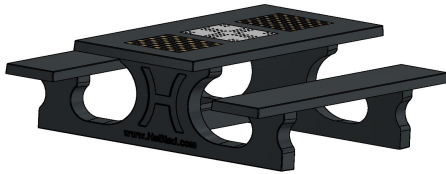

HeBlad
www.HeBlad.com
PS.STAB.GT.132
± 950 KG.

Specifications Multi Gaming table (1-3-2) Standard Anthracite-Concrete

Product code	PS.STAB.GT.132	Tabletop thickness	7 cm
Colour	Anthracite concrete	Seat height	50 cm
Dimensions (L x W x H)	210 x 193 x 75 cm	Weight	950 kg
Dimensions tabletop (L x W)	210 x 90 cm	Material seat	Concrete
Game dimensions	41,5 x 41,5 cm	Distance legs	111 cm (center to center)

Related products 75 cm