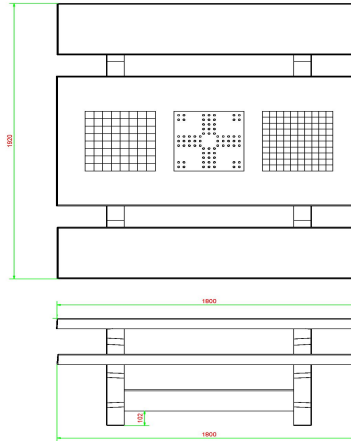

Multi games table, picnic set or ping pong table

In addition to the standard version of the multi-game table in natural or anthracite concrete, you can also opt for extra seating comfort. The multi-game table (1-3-2) DeLuxe from HeBlad is equipped with bamboo seating. This is slightly softer on the buttocks than the original concrete and still suitable for any and all weather conditions. All variants of the multi-game table are made from the base of a

*1 set is included for free per game (chess pieces, checkers and pawns)

HeBlad
www.HeBlad.com
PS.STAB.GT.132
± 950 KG.

Specifications Multi Gaming table (1-3-2) Standard Anthracite-Concrete

Product code	PS.STAB.GT.132	Tabletop thickness	7 cm
Colour	Anthracite concrete	Seat height	50 cm
Dimensions (L x W x H)	210 x 193 x 75 cm	Weight	950 kg
Dimensions tabletop (L x W)	210 x 90 cm	Material seat	Concrete
Game dimensions	41,5 x 41,5 cm	Distance legs	111 cm (center to center)