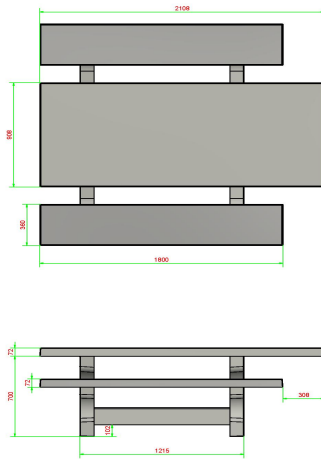

Picnic table Standard Natural Concrete Wheelchair accessible

Product code: PS,ST,RT

A beautiful, robust picnic set cast from concrete, suitable for every user.

This picnic table has been made wheelchair accessible. The wheelchair user can sit at the table, instead of next to it. By elongating one side of the table, this picnic set is now suitable for almost any wheelchair. The tabletop of the concrete standard picnic set that is wheelchair accessible is higher and longer than the regular picnic sets, but of course just as strong. This way, everyone can sit at the same eye level.

HeBlad
www.HeBlad.com
PS.ST.RT
± 970 kg

Specifications Picnic table Standard Natural Concrete Wheelchair accessible

Product code	PS.ST.RT	Seat height	50 cm
Colour	Natural concrete	Material seat	Concrete
Dimensions (L x W x H)	210 x 187 x 77 cm	Distance legs	111 cm (Hart op Hart)
Dimensions tabletop (L x W)	210 x 90	Weight	970 kg
Tabletop thickness	7 cm	Number of seats	7

Related products 77 cm

PS.STAB.RT

PS.DLAB.RT

PS.DL.RT

PS.DLAB.RT