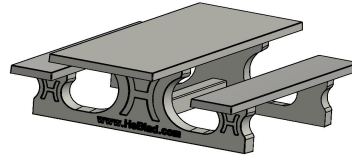

HeBlad
www.HeBlad.com
PS.ST.RT
± 970 kg

Specifications Picnic table Standard Natural Concrete Wheelchair accessible

Product code	PS.ST.RT	Seat height	50 cm
Colour	Natural concrete	Material seat	Concrete
Dimensions (L x W x H)	210 x 187 x 77 cm	Distance legs	111 cm (Hart op Hart)
Dimensions tabletop (L x W)	210 x 90	Weight	970 kg
Tabletop thickness	7 cm	Number of seats	7

Related products 77 cm