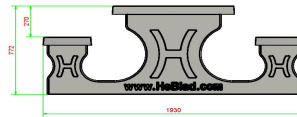

Picnic table Standard Natural Concrete Wheelchair accessible

Product code: PS,ST,RT

A beautiful, robust picnic set cast from concrete, suitable for every user.

This picnic table has been made wheelchair accessible. The wheelchair user can sit at the table, instead of next to it. By elongating one side of the table, this picnic set is now suitable for almost any wheelchair. The tabletop of the concrete standard picnic set that is wheelchair accessible is higher and longer than the regular picnic sets, but of course just as strong. This way, everyone can sit at the same eye level.

What are the variants of the picnic table?

This beautiful concrete standard picnic set that is wheelchair accessible is also available in anthracite concrete and in standard anthracite. Would you prefer a softer seat? No problem! HeBlad also makes these picnic sets with a bamboo seat in the DeLuxe version. The DeLuxe picnic sets that are wheelchair accessible can also be ordered in the standard concrete colour, the anthracite-concrete version and the standard anthracite version.

HeBlad
www.HeBlad.com
PS.ST.RT
± 970 kg

Specifications Picnic table Standard Natural Concrete Wheelchair accessible

Product code	PS.ST.RT	Seat height	50 cm
Colour	Natural concrete	Material seat	Concrete
Dimensions (L x W x H)	210 x 187 x 77 cm	Distance legs	111 cm (Hart op Hart)
Dimensions tabletop (L x W)	210 x 90	Weight	970 kg
Tabletop thickness	7 cm	Number of seats	7