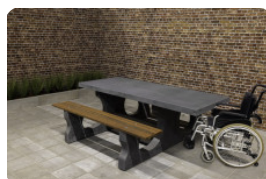

PS.DLAB.RT