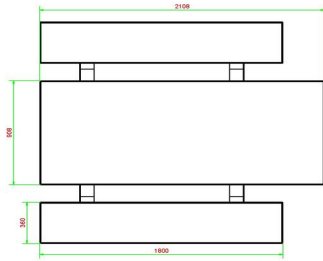

Please feel free to contact us, we will be happy to discuss the possibilities.

*The base plate is optional

HeBlad
www.HeBlad.com
PS.STAB.RT
± 970 kg

Specifications Picnic table Standard Anthracite-Concrete Wheelchair accessible

Product code	PS.STAB.RT	Seat height	50 cm
Colour	Anthracite concrete	Material seat	Concrete
Dimensions (L x W x H)	210 x 187 x 77 cm	Distance legs	111 cm (center to center)
Dimensions tabletop (L x W)	210 x 90 cm	Weight	970 kg
Tabletop thickness	7 cm	Number of seats	7

Related products 77 cm

PS.ST.RT

PS.DLAB.RT

OP.PP.AB