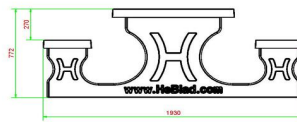

HeBlad
www.HeBlad.com
PS.STAB.RT
± 970 kg

Specifications Picnic table Standard Anthracite-Concrete Wheelchair accessible

Product code	PS.STAB.RT	Seat height	50 cm
Colour	Anthracite concrete	Material seat	Concrete
Dimensions (L x W x H)	210 x 187 x 77 cm	Distance legs	111 cm (center to center)
Dimensions tabletop (L x W)	210 x 90 cm	Weight	970 kg
Tabletop thickness	7 cm	Number of seats	7

Related products 77 cm