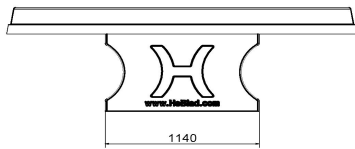

HeBlad
www.HeBlad.com
PP.R.A
Gewicht ± 1570 KG

Specifications Round Ping-Pong table Anthracite

Product code	PP.R.A	Height tabletop	76 cm
Colour	Anthracite - RAL 7016	Height of the net	14,75 cm
Dimension playing surface (L x W)	∅ 260 cm	Weight	1570 kg
Dimensions bottom of playing surface	∅ 264 cm	Distance legs	149 cm (center to center)
Tabletop thickness	8,4 cm		

Related products