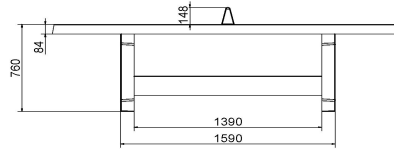

HeBlad
www.HeBlad.com
PP.R.A
Gewicht ± 1570 KG

Specifications Round Ping-Pong table Anthracite

Product code	PP.R.A	Height tabletop	76 cm
Colour	Anthracite - RAL 7016	Height of the net	14,75 cm
Dimension playing surface (L x W)	∅ 260 cm	Weight	1570 kg
Dimensions bottom of playing surface	∅ 264 cm	Distance legs	149 cm (center to center)
Tabletop thickness	8,4 cm		

Related products