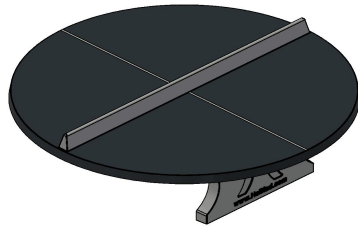

HeBlad
www.HeBlad.com
PP.R.A
Gewicht ± 1570 KG

Specifications Round Ping-Pong table Anthracite

Product code	PP.R.A	Height tabletop	76 cm
Colour	Anthracite - RAL 7016	Height of the net	14,75 cm
Dimension playing surface (L x W)	∅ 260 cm	Weight	1570 kg
Dimensions bottom of playing surface	∅ 264 cm	Distance legs	149 cm (center to center)
Tabletop thickness	8,4 cm		

Related products