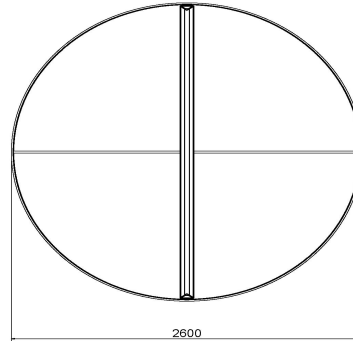

HeBlad
www.HeBlad.com
PP.R.A
Gewicht ± 1570 KG

Specifications Round Ping-Pong table Anthracite

Product code	PP.R.A	Height tabletop	76 cm
Colour	Anthracite - RAL 7016	Height of the net	14,75 cm
Dimension playing surface (L x W)	∅ 260 cm	Weight	1570 kg
Dimensions bottom of playing surface	∅ 264 cm	Distance legs	149 cm (center to center)
Tabletop thickness	8,4 cm		

Related products