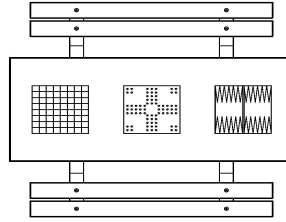

Choose the multi-games table

Because we like to respond to the needs of our customers and we notice that making choices is not always easy, we have developed the multi-game table. Available in different variants, including this 1-3-4 model in anthracite concrete colour with bamboo seats. What does 1-3-4 mean? The numbers we use represent the games that are integrated into the table top. 1 stands for chess, 3 for ludo and 4 is backgammon. By choosing the multi-game table you are assured of a lot of gaming enjoyment for visitors, passers-by or avid board game players. But it is also a very comfortable and beautiful picnic table. With the perfect seat and table top height, you can sit comfortably, even when the board games are not being used. When you order a multi-game table, you will always receive the corresponding pawn sets and dice.

Please note: the base plate is optional and is not included as standard.

HeBlad
www.HeBlad.com
PS_DLAB_GT.134
± 780 KG.

Specifications Multi Gaming table (1-3-4) DeLuxe Anthracite-Concrete

Product code	PS.DLAB.GT.134	Height tabletop	75 cm
Colour	Anthracite concrete	Seat height	50 cm
Dimensions (L x W x H)	210 x 193 x 75 cm	Material seat	Bamboo
Dimensions tabletop (L x W)	210 x 90 cm	Distance legs	111 cm (center to center)
Game dimensions	41,5 x 41,5 cm	Weight	780 kg