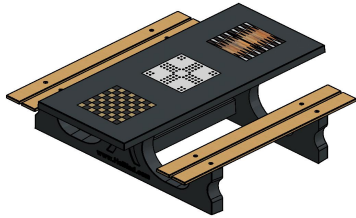

Choose the multi-games table

Because we like to respond to the needs of our customers and we notice that making choices is not always easy, we have developed the multi-game table. Available in different variants, including this 1-3-4 model in anthracite concrete colour with bamboo seats. What does 1-3-4 mean? The numbers we use represent the games that are integrated into the table top. 1 stands for chess, 3 for ludo and 4 is backgammon. By choosing the multi-game table you are assured of a lot of gaming enjoyment for visitors, passers-by or avid board game players. But it is also a very comfortable and beautiful picnic table. With the perfect seat and table top height, you can sit comfortably, even when the board games are not being used. When you order a multi-game table, you will always receive the corresponding pawn sets and dice.

Please note: the base plate is optional and is not included as standard.

HeBlad
www.HeBlad.com
PS_DLAB_GT.134
± 780 KG.

Specifications Multi Gaming table (1-3-4) DeLuxe Anthracite-Concrete

Product code	PS.DLAB.GT.134	Height tabletop	75 cm
Colour	Anthracite concrete	Seat height	50 cm
Dimensions (L x W x H)	210 x 193 x 75 cm	Material seat	Bamboo
Dimensions tabletop (L x W)	210 x 90 cm	Distance legs	111 cm (center to center)
Game dimensions	41,5 x 41,5 cm	Weight	780 kg