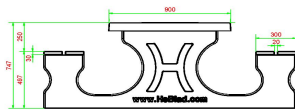

Choose the multi-games table

Because we like to respond to the needs of our customers and we notice that making choices is not always easy, we have developed the multi-game table. Available in different variants, including this 1-3-4 model in anthracite concrete colour with bamboo seats. What does 1-3-4 mean? The numbers we use represent the games that are integrated into the table top. 1 stands for chess, 3 for ludo and 4 is backgammon. By choosing the multi-game table you are assured of a lot of gaming enjoyment for visitors, passers-by or avid board game players. But it is also a very comfortable and beautiful picnic table. With the perfect seat and table top height, you can sit comfortably, even when the board games are not being used. When you order a multi-game table, you will always receive the corresponding pawn sets and dice.

Please note: the base plate is optional and is not included as standard.

HeBlad
www.HeBlad.com
PS_DLAB_GT.134
± 780 KG.

Specifications Multi Gaming table (1-3-4) DeLuxe Anthracite-Concrete

Product code	PS.DLAB.GT.134	Height tabletop	75 cm
Colour	Anthracite concrete	Seat height	50 cm
Dimensions (L x W x H)	210 x 193 x 75 cm	Material seat	Bamboo
Dimensions tabletop (L x W)	210 x 90 cm	Distance legs	111 cm (center to center)
Game dimensions	41,5 x 41,5 cm	Weight	780 kg

Related products 7 cm

PS.DL.AB

PS.ST.GT.134

GT.BG.Pieces

GT.LD.Pieces

GT.CH.Pieces