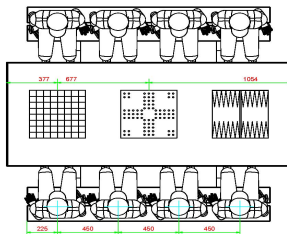

Choose the multi-games table

Because we like to respond to the needs of our customers and we notice that making choices is not always easy, we have developed the multi-game table. Available in different variants, including this 1-3-4 model in anthracite concrete colour with bamboo seats. What does 1-3-4 mean? The numbers we use represent the games that are integrated into the table top. 1 stands for chess, 3 for ludo and 4 is backgammon. By choosing the multi-game table you are assured of a lot of gaming enjoyment for visitors, passers-by or avid board game players. But it is also a very comfortable and beautiful picnic table. With the perfect seat and table top height, you can sit comfortably, even when the board games are not being used. When you order a multi-game table, you will always receive the corresponding pawn sets and dice.

Please note: the base plate is optional and is not included as standard.

HeBlad
www.HeBlad.com
PS_DLAB_GT.134
± 780 KG.

Specifications Multi Gaming table (1-3-4) DeLuxe Anthracite-Concrete

Product code	PS.DLAB.GT.134	Height tabletop	75 cm
Colour	Anthracite concrete	Seat height	50 cm
Dimensions (L x W x H)	210 x 193 x 75 cm	Material seat	Bamboo
Dimensions tabletop (L x W)	210 x 90 cm	Distance legs	111 cm (center to center)
Game dimensions	41,5 x 41,5 cm	Weight	780 kg