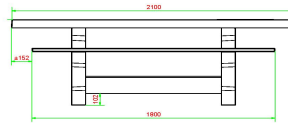

Choose the multi-games table

Because we like to respond to the needs of our customers and we notice that making choices is not always easy, we have developed the multi-game table. Available in different variants, including this 1-3-4 model in anthracite concrete colour with bamboo seats. What does 1-3-4 mean? The numbers we use represent the games that are integrated into the table top. 1 stands for chess, 3 for ludo and 4 is backgammon. By choosing the multi-game table you are assured of a lot of gaming enjoyment for visitors, passers-by or avid board game players. But it is also a very comfortable and beautiful picnic table. With the perfect seat and table top height, you can sit comfortably, even when the board games are not being used. When you order a multi-game table, you will always receive the corresponding pawn sets and dice.

Please note: the base plate is optional and is not included as standard.

HeBlad
www.HeBlad.com
PS_DLAB_GT.134
± 780 KG.

Specifications Multi Gaming table (1-3-4) DeLuxe Anthracite-Concrete

Product code	PS.DLAB.GT.134	Height tabletop	75 cm
Colour	Anthracite concrete	Seat height	50 cm
Dimensions (L x W x H)	210 x 193 x 75 cm	Material seat	Bamboo
Dimensions tabletop (L x W)	210 x 90 cm	Distance legs	111 cm (center to center)
Game dimensions	41,5 x 41,5 cm	Weight	780 kg