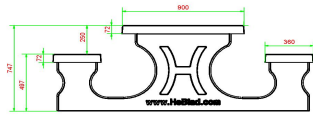

Please note: the base plate is optional and is not included as standard.

HeBlad
www.HeBlad.com
PS.ST.GT.134
± 950 KG.

Specifications Multi Gaming table (1-3-4) Standard

Product code	PS.ST.GT.134	Height tabletop	75 cm
Colour	Natural concrete	Seat height	50 cm
Dimensions (L x W x H)	210 x 193 x 75 cm	Material seat	Concrete
Dimensions tabletop (L x W)	210 x 90 cm	Distance legs	111 cm (center to center)
Game dimentions	41,5 x 41,5 cm	Weight	950 kg
Tabletop thickness	7 cm		