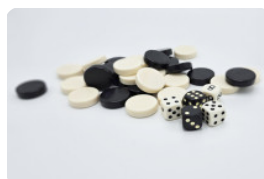

GT.BG.Pieces