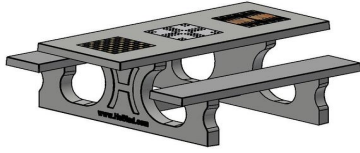

Where are HeBlad's multi-game tables located?

HeBlad products, including the multi-game table, can be found throughout Europe, for example at campsites, sports parks, school grounds, parks, public

parking facilities, and at rest areas during cycling and walking routes. But also in gardens, on business parks and on street corners. As long as the location meets the delivery conditions, a HeBlad product can be placed there.

Please note: the base plate is optional and is not included as standard.

HeBlad
www.HeBlad.com
PS.ST.GT.134
± 950 KG.

Specifications Multi Gaming table (1-3-4) Standard

Product code	PS.ST.GT.134	Height tabletop	75 cm
Colour	Natural concrete	Seat height	50 cm
Dimensions (L x W x H)	210 x 193 x 75 cm	Material seat	Concrete
Dimensions tabletop (L x W)	210 x 90 cm	Distance legs	111 cm (center to center)
Game dimensions	41,5 x 41,5 cm	Weight	950 kg
Tabletop thickness	7 cm		