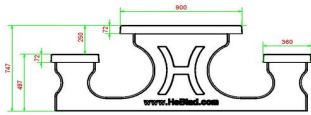

Please note: the base plate is optional and is not included as standard.

HeBlad
www.HeBlad.com
PS.ST.GT.134
± 950 KG.

Specifications Multi Gaming table (1-3-4) Standard

Product code	PS.ST.GT.134	Height tabletop	75 cm
Colour	Natural concrete	Seat height	50 cm
Dimensions (L x W x H)	210 x 193 x 75 cm	Material seat	Concrete
Dimensions tabletop (L x W)	210 x 90 cm	Distance legs	111 cm (center to center)
Game dimensions	41,5 x 41,5 cm	Weight	950 kg
Tabletop thickness	7 cm		