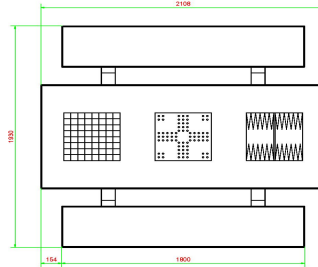

Please note: the base plate is optional and is not included as standard.

HeBlad
www.HeBlad.com
PS.ST.GT.134
± 950 KG.

Specifications Multi Gaming table (1-3-4) Standard

Product code	PS.ST.GT.134	Height tabletop	75 cm
Colour	Natural concrete	Seat height	50 cm
Dimensions (L x W x H)	210 x 193 x 75 cm	Material seat	Concrete
Dimensions tabletop (L x W)	210 x 90 cm	Distance legs	111 cm (center to center)
Game dimentions	41,5 x 41,5 cm	Weight	950 kg
Tabletop thickness	7 cm		