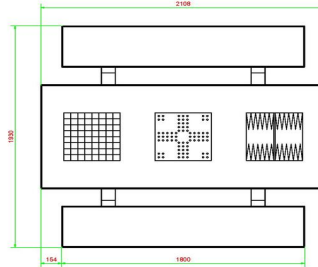

Please note: the base plate is optional and is not included as standard.

HeBlad
www.HeBlad.com
PS.ST.GT.134
± 950 KG.

Specifications Multi Gaming table (1-3-4) Standard

Product code	PS.ST.GT.134	Height tabletop	75 cm
Colour	Natural concrete	Seat height	50 cm
Dimensions (L x W x H)	210 x 193 x 75 cm	Material seat	Concrete
Dimensions tabletop (L x W)	210 x 90 cm	Distance legs	111 cm (center to center)
Game dimensions	41,5 x 41,5 cm	Weight	950 kg
Tabletop thickness	7 cm		