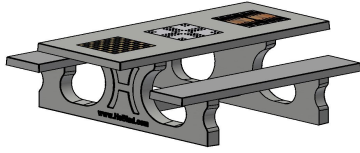

What requirements should a picnic set meet?

To use the multi-game table as a picnic table, it is essential that the seat height and the height of the table top are correct. Naturally we have taken this into account! With the perfect seat and table top height, this picnic set is a pleasure to sit on.

Where are HeBlad's multi-game tables located?

HeBlad products, including the multi-game table, can be found throughout Europe, for example at campsites, sports parks, school grounds, parks, public

parking facilities, and at rest areas during cycling and walking routes. But also in gardens, on business parks and on street corners. As long as the location meets the delivery conditions, a HeBlad product can be placed there.

Please note: the base plate is optional and is not included as standard.

HeBlad
www.HeBlad.com
PS.ST.GT.134
± 950 KG.

Specifications Multi Gaming table (1-3-4) Standard

Product code	PS.ST.GT.134	Height tabletop	75 cm
Colour	Natural concrete	Seat height	50 cm
Dimensions (L x W x H)	210 x 193 x 75 cm	Material seat	Concrete
Dimensions tabletop (L x W)	210 x 90 cm	Distance legs	111 cm (center to center)
Game dimentions	41,5 x 41,5 cm	Weight	950 kg
Tabletop thickness	7 cm		