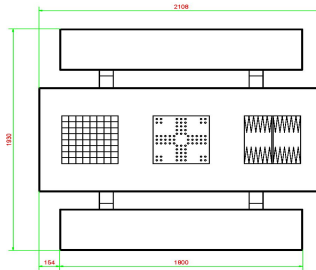

Please note: the base plate is optional and is not included as standard.

HeBlad
www.HeBlad.com
PS.STAB.GT.134
± 950 KG.

Specifications Multi Gaming table (1-3-4) Standard Anthracite-concrete

Product code	PS.STAB.GT.134	Height tabletop	75 cm
Colour	Anthracite concrete	Seat height	50 cm
Dimensions (L x W x H)	210 x 193 x 75 cm	Material seat	Concrete
Dimensions tabletop (L x W)	210 x 90 cm	Distance legs	111 cm (center to center)
Game dimensions	41,5 x 41,5 cm	Weight	950 kg