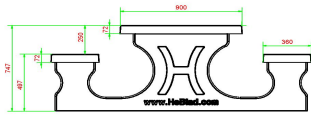

Sturdy with a base plate

To make the multi-game table stable on a less stable or uneven surface, we have designed a matching base plate. You order this base plate separately from the game table, it is always optional and is not included in the price of the game table.

Please note: the base plate is optional and is not included as standard.

HeBlad
www.HeBlad.com
PS.STAB.GT.134
± 950 KG.

Specifications Multi Gaming table (1-3-4) Standard Anthracite-concrete

Product code	PS.STAB.GT.134	Height tabletop	75 cm
Colour	Anthracite concrete	Seat height	50 cm
Dimensions (L x W x H)	210 x 193 x 75 cm	Material seat	Concrete
Dimensions tabletop (L x W)	210 x 90 cm	Distance legs	111 cm (center to center)
Game dimensions	41,5 x 41,5 cm	Weight	950 kg