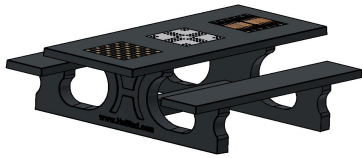

Sturdy with a base plate

To make the multi-game table stable on a less stable or uneven surface, we have designed a matching base plate. You order this base plate separately from the game table, it is always optional and is not included in the price of the game table.

Combine the multi-game table with the concrete benches from HeBlad

Because the multi-game table has multiple functions, as both a game table and a

picnic set, this table can be perfectly combined with other HeBlad products. In the same beautiful anthracite concrete colour, concrete benches can be placed next to or near the multi-game table. These benches can be used as extra seating for visitors, but also as security for your site or building. These benches are by design also robust enough to serve as a barrier or as protection against ram raids. You are cordially invited to contact us for advice.

Please note: the base plate is optional and is not included as standard.

HeBlad
www.HeBlad.com
PS.STAB.GT.134
± 950 KG.

Specifications Multi Gaming table (1-3-4) Standard Anthracite-concrete

Product code	PS.STAB.GT.134	Height tabletop	75 cm
Colour	Anthracite concrete	Seat height	50 cm
Dimensions (L x W x H)	210 x 193 x 75 cm	Material seat	Concrete
Dimensions tabletop (L x W)	210 x 90 cm	Distance legs	111 cm (center to center)
Game dimensions	41,5 x 41,5 cm	Weight	950 kg