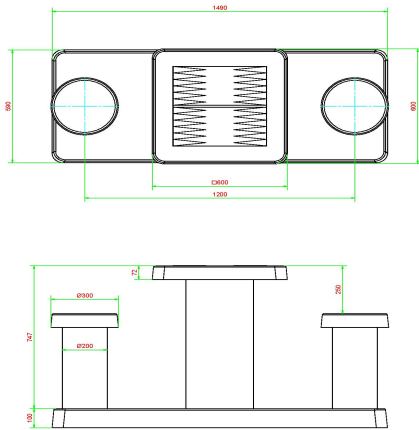

HeBlad
www.HeBlad.com
GT.BG.2
Gewicht ± 490 KG.

Specifications Backgammon Table Natural Concrete (2P)

Product code	GT.BG.2	Tabletop thickness	7 cm
Colour	Natural concrete	Height tabletop	75 cm
Dimensions (L x W x H)	149 x 59 x 85 cm	Seat height	50 cm
Dimensions tabletop (L x W)	60 x 60 cm	Dimensions base plate (L x W x H)	60 x 10 cm
Game dimensions	41,5 x 41,5 cm	Weight	425 kg

Related products