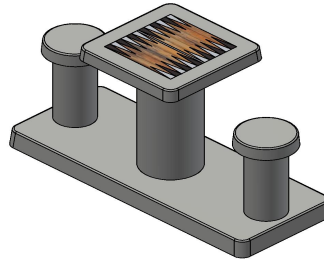

HeBlad
www.HeBlad.com
GT.BG.2
Gewicht ± 490 KG.

Specifications Backgammon Table Natural Concrete (2P)

Product code	GT.BG.2	Tabletop thickness	7 cm
Colour	Natural concrete	Height tabletop	75 cm
Dimensions (L x W x H)	149 x 59 x 85 cm	Seat height	50 cm
Dimensions tabletop (L x W)	60 x 60 cm	Dimensions base plate (L x W x H)	60 x 10 cm
Game dimensions	41,5 x 41,5 cm	Weight	425 kg

Related products