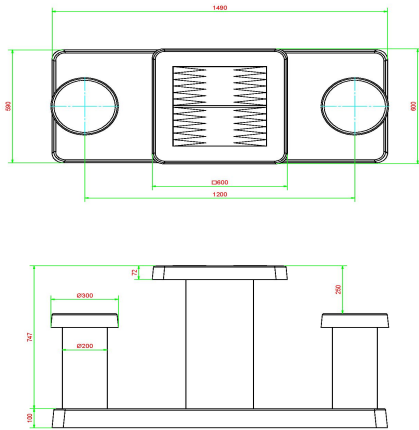

HeBlad
www.HeBlad.com
GT.BG.AB2
Gewicht ± 490 KG.

Specifications Backgammon Table Anthracite-Concrete (2P)

Product code	GT.BG.AB2	Tabletop thickness	7 cm
Colour	Anthracite concrete	Height tabletop	75 cm
Dimensions (L x W x H)	149 x 59 x 85 cm	Seat height	50 cm
Dimensions tabletop (L x W)	60 x 60 cm	Dimensions base plate (L x W x H)	160 x 10 cm
Game dimensions	41,5 x 41,5 cm	Weight	425 kg

Related products