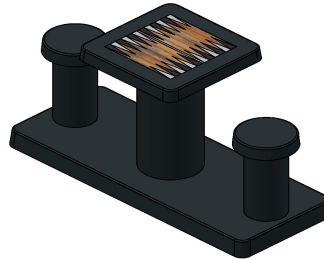

HeBlad
www.HeBlad.com
GT.BG.AB2
Gewicht ± 490 KG.

Specifications Backgammon Table Anthracite-Concrete (2P)

Product code	GT.BG.AB2	Tabletop thickness	7 cm
Colour	Anthracite concrete	Height tabletop	75 cm
Dimensions (L x W x H)	149 x 59 x 85 cm	Seat height	50 cm
Dimensions tabletop (L x W)	60 x 60 cm	Dimensions base plate (L x W x H)	160 x 10 cm
Game dimensions	41,5 x 41,5 cm	Weight	425 kg

Related products