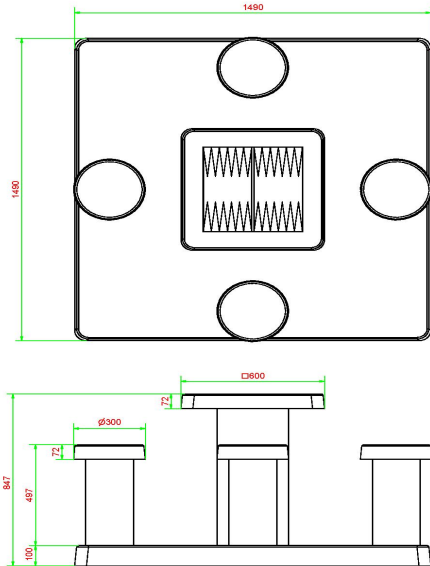

HeBlad
www.HeBlad.com
GT.BG.4

± 900 KG.

Specifications Backgammon Table Natural Concrete (4P)

Product code	GT.BG.4	Tabletop thickness	7 cm
Colour	Natural concrete	Height tabletop	75 cm
Dimensions (L x W x H)	149 x 149 x 85 cm	Seat height	50 cm
Dimensions tabletop (L x W)	60 x 60 cm	Dimensions base plate (L x W x H)	149 x 149 x 10 cm
Game dimensions	41,5 x 41,5 cm	Weight	900 kg

Related products