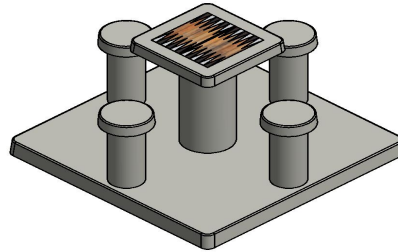

HeBlad
www.HeBlad.com
GT.BG.4

± 900 KG.

Specifications Backgammon Table Natural Concrete (4P)

Product code	GT.BG.4	Tabletop thickness	7 cm
Colour	Natural concrete	Height tabletop	75 cm
Dimensions (L x W x H)	149 x 149 x 85 cm	Seat height	50 cm
Dimensions tabletop (L x W)	60 x 60 cm	Dimensions base plate (L x W x H)	149 x 149 x 10 cm
Game dimensions	41,5 x 41,5 cm	Weight	900 kg

Related products