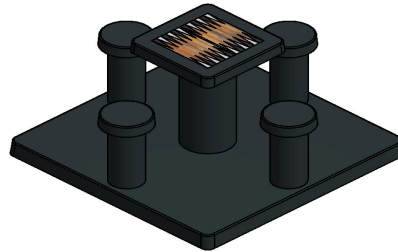

HeBlad
www.HeBlad.com
GT.BG.AB4

± 900 KG.

Specifications Backgammon Table Anthracite-Concrete (4P)

Product code	GT.BG.AB4	Tabletop thickness	7 cm
Colour	Anthracite concrete	Height tabletop	75 cm
Dimensions (L x W x H)	149 x 149 x 85 cm	Seat height	50 cm
Dimensions tabletop (L x W)	60 x 60 cm	Dimensions base plate (L x W x H)	1490 x 1490 x 100 cm
Game dimensions	41,5 x 41,5 cm	Weight	900 kg

Related products