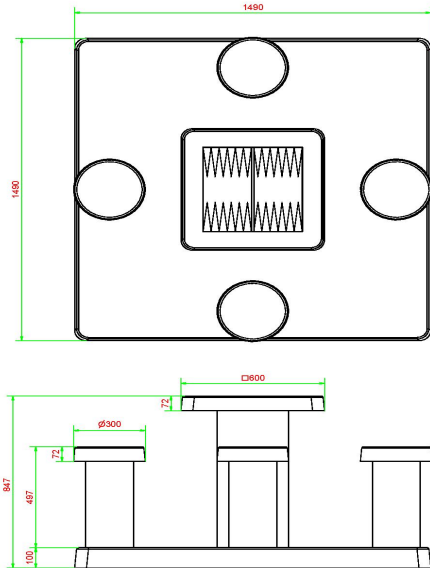

HeBlad
www.HeBlad.com
GT.BG.AB4

± 900 KG.

Specifications Backgammon Table Anthracite-Concrete (4P)

Product code	GT.BG.AB4	Tabletop thickness	7 cm
Colour	Anthracite concrete	Height tabletop	75 cm
Dimensions (L x W x H)	149 x 149 x 85 cm	Seat height	50 cm
Dimensions tabletop (L x W)	60 x 60 cm	Dimensions base plate (L x W x H)	1490 x 1490 x 100 cm
Game dimensions	41,5 x 41,5 cm	Weight	900 kg

Related products